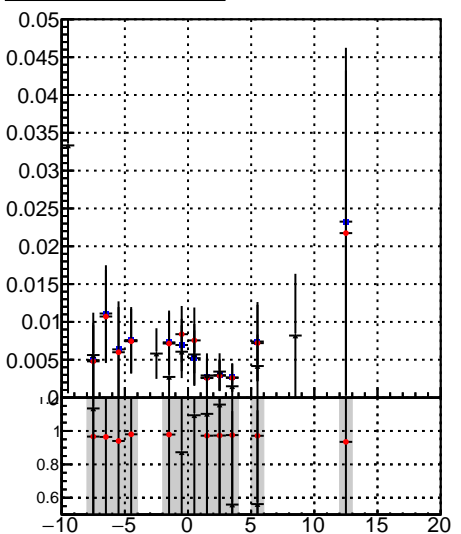

Fake rate vs vertpos

Duplicates Rate vs vertpos

Pileup rate vs vertpos

—● trackinglters01-03fac7e
—● oob
—● trackingLST-lters01-03fac7e

Fake rate vs v

Fake rate vs. sim PV z

Duplicates Rate vs sim PV z

Pileup rate vs. sim PV z