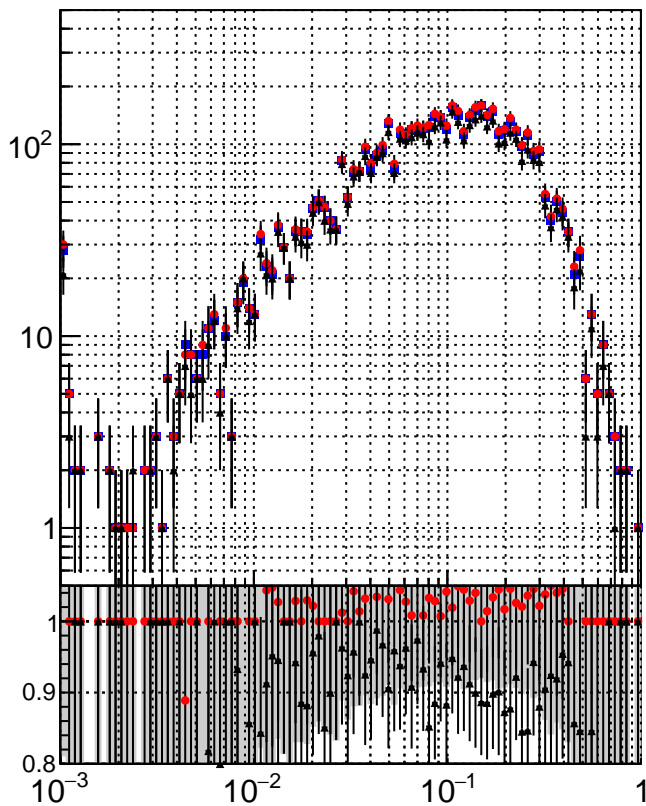

N of simulated tracks vs dR

N of associated tracks (simToReco) vs dR

N of simulated trac

- trackinglters01-03fac7e
- oob
- ▲ trackingLST-lters01-03fac7e