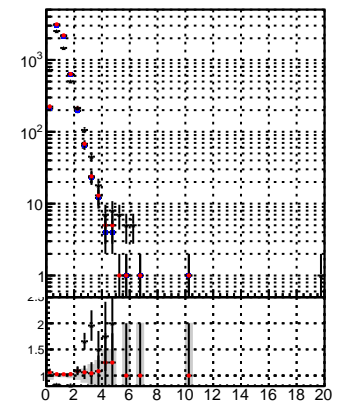

N of associated (recoToSim) tracks vs normalized χ^2

N of reco track vs. χ^2

- trackingIters01-03fac7e
- trackingLST-Iters01-03fac7e