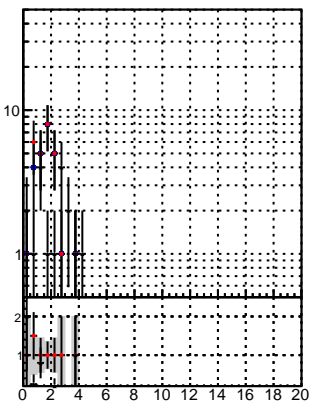

N of reco track vs. χ^2

- trackingIters01-03fac7e
- trackingLST-Iters01-03fac7e