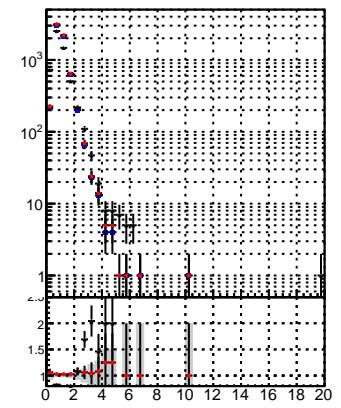

N of reco track vs. χ^2

- trackingIters01-03fac7e
- trackingLST-Iters01-03fac7e

N of reco track vs normalized χ^2