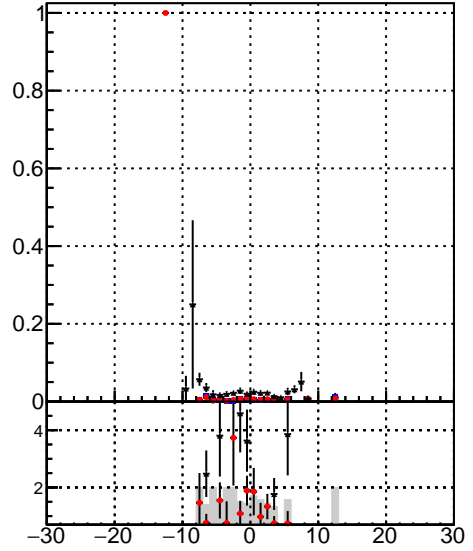

Efficiency vs vertpos**fake+duplicates vs vert r**
Efficiency vs sim PV z

 trackinglters01-03fac7e (blue triangle)
 oob (red circle)
 trackingLST-lters01-03fac7e (black cross)

**fake+duplicates vs Sim. PV z****Efficiency vs. sim PV z****fake+duplicates vs Sim. PV z**