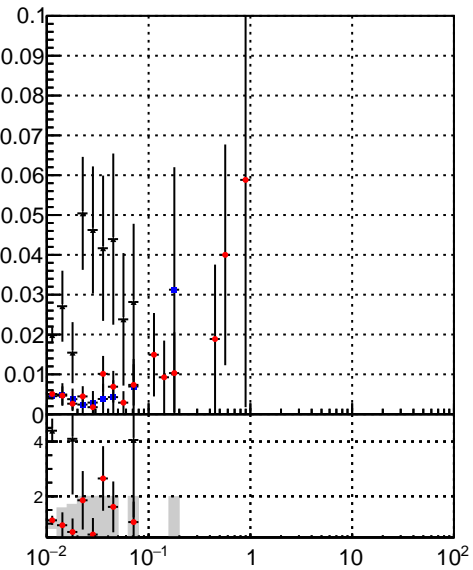

Efficiency vs vertpos**fake+duplicates vs vert r**
Efficiency vs sim PV z

 trackinglters01-03fac7e (blue triangle)
 oob (red circle)
 trackingLST-lters01-03fac7e (black cross)

**fake+duplicates vs Sim. PV z****Efficiency vs. sim PV z****fake+duplicates vs Sim. PV z**