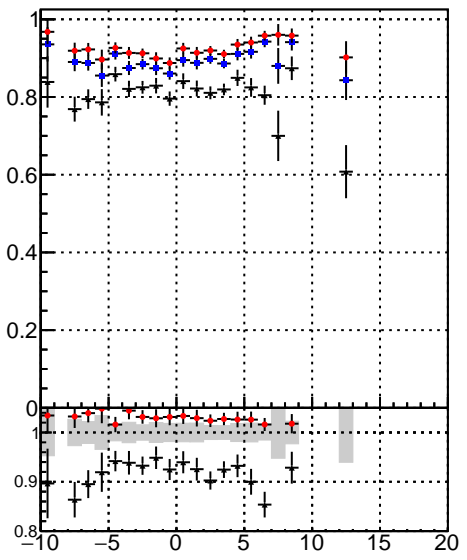

Efficiency vs vertpos**fake+duplicates vs vert r**
Efficiency vs sim PV z

 trackinglters01-03fac7e (blue triangle)
 oob (red circle)
 trackingLST-lters01-03fac7e (black cross)

**fake+duplicates vs Sim. PV z****Efficiency vs. sim PV z****fake+duplicates vs Sim. PV z**