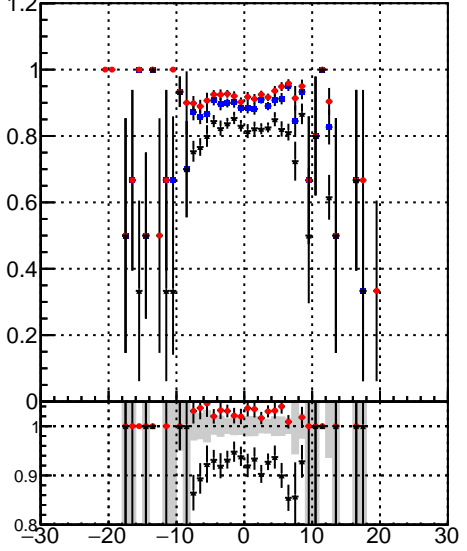

Efficiency vs vertpos**fake+duplicates vs vert r**
Efficiency vs sim PV z

 trackinglters01-03fac7e (blue triangle)
 oob (red circle)
 trackingLST-lters01-03fac7e (black cross)

**fake+duplicates vs Sim. PV z****Efficiency vs. sim PV z****fake+duplicates vs Sim. PV z**