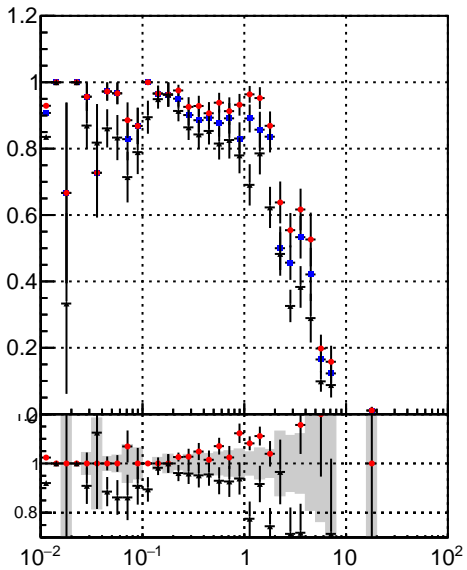

Efficiency vs vertpos**fake+duplicates vs vert r**
Efficiency vs sim PV z

 trackinglters01-03fac7e (blue triangle)
 oob (red circle)
 trackingLST-lters01-03fac7e (black cross)

**fake+duplicates vs Sim. PV z****Efficiency vs. sim PV z****fake+duplicates vs Sim. PV z**