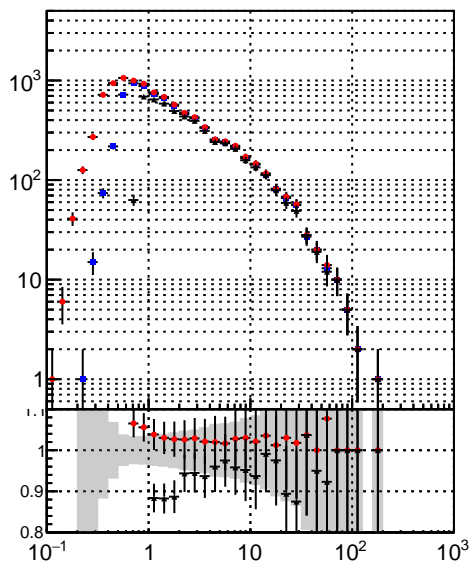

N of simulated tracks vs pT

N of associated tracks (simToReco) vs pT

trackinglters01-03fac7e  
oob  
trackingLST-lters01-03fac7e

N of sim

N of simulated tracks vs phi

N of associated tracks (simToReco) vs phi