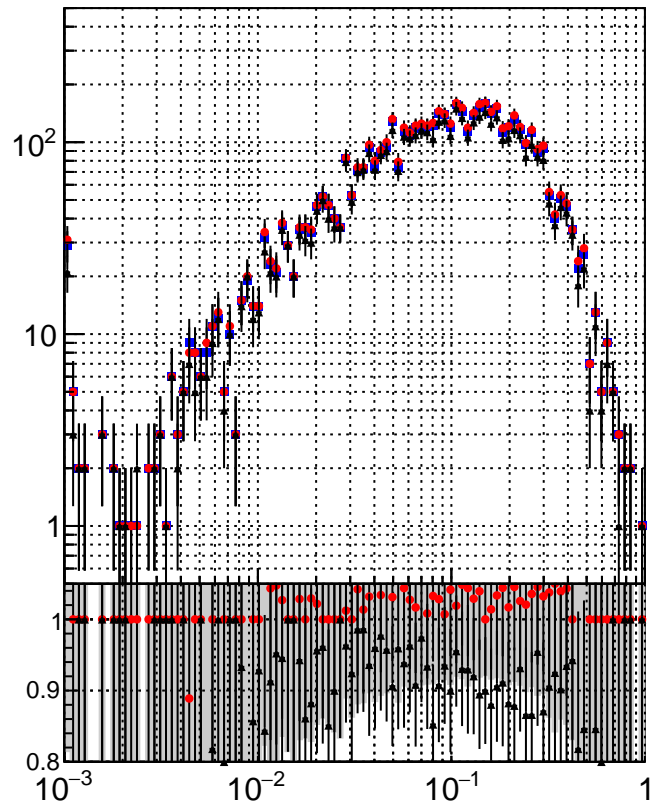

N of simulated tracks vs dR

N of associated tracks (simToReco) vs dR

N of simulated trac

- trackinglters01-03fac7e
- oob
- ▲ trackingLST-lters01-03fac7e