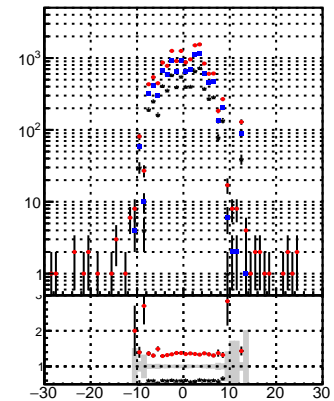

N of reco track vs dxy

N of associated (recoToSim) tracks vs dxy

N of associated (recoToSim) looper tracks vs dxy

N of reco track vs dz

N of associated (recoToSim) tracks vs dz

N of associated (recoToSim) looper tracks vs dz