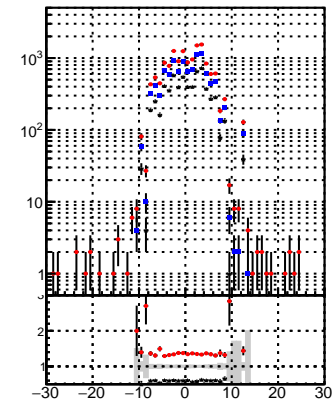

N of reco track vs dxy

N of associated (recoToSim) tracks vs dxy

N of associated (recoToSim) looper tracks vs dxy

N of reco track vs dz

N of associated (recoToSim) tracks vs dz

N of associated (recoToSim) looper tracks vs dz