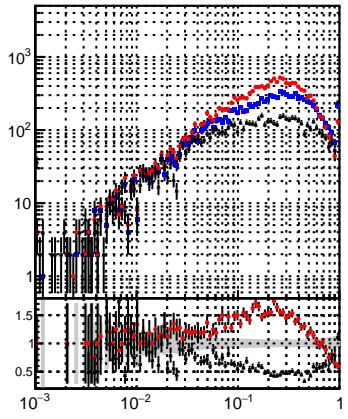

N of reconstructed tracks vs dR

N of associated tracks (recoToSim) vs dR

N of associated (recoToSim) looper tracks vs dR

N of reconstructed tracks vs dR(track\_jet)

N of associated tracks (recoToSim) vs dR(track\_jet)

N of associated (recoToSim) looper tracks vs dR(track\_jet)

trackinglters01-03fac7e  
oob  
trackingLST-lters01-03fac7e