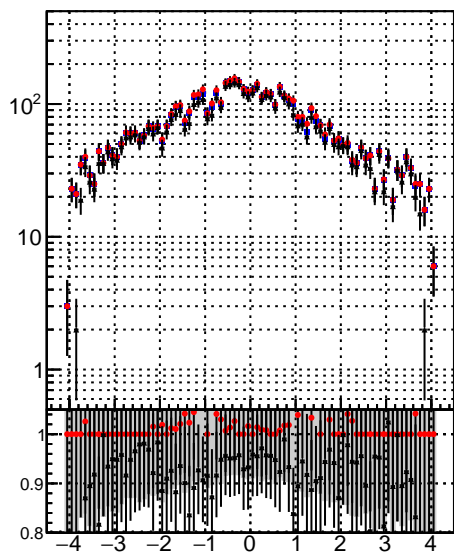

N of simulated tracks vs pT

N of associated tracks (simToReco) vs pT

trackinglters01-03fac7e

oob

trackingLST-lters01-03fac7e

N of sim

N of simulated tracks vs phi

N of associated tracks (simToReco) vs phi