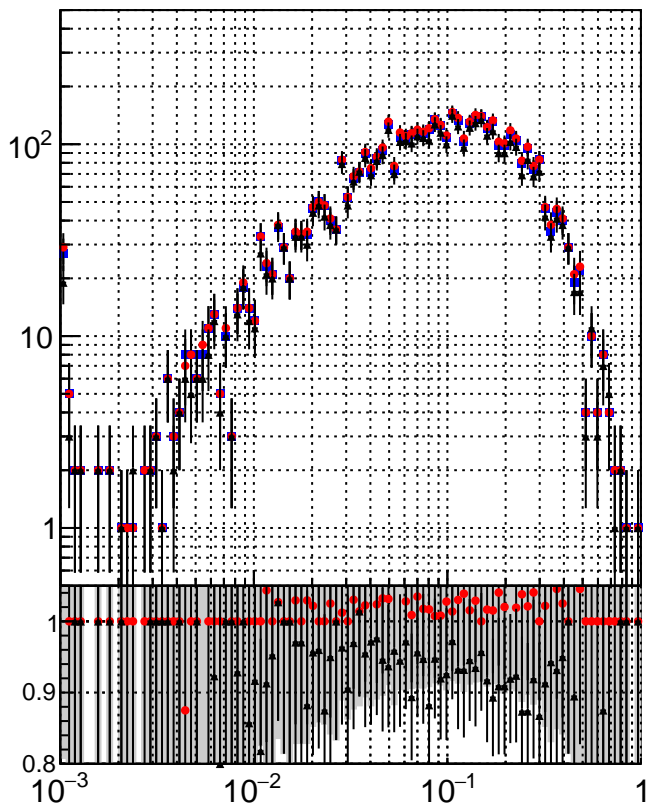

N of simulated tracks vs dR

N of associated tracks (simToReco) vs dR

N of simulated trac

- trackinglters01-03fac7e
- oob
- ▲ trackingLST-lters01-03fac7e