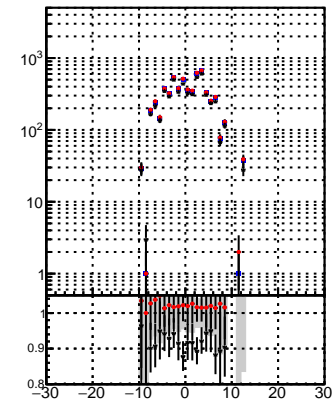

N of reco track vs dxy

N of associated (recoToSim) tracks vs dxy

N of associated (recoToSim) looper tracks vs dxy

N of reco track vs dz

N of associated (recoToSim) tracks vs dz

N of associated (recoToSim) looper tracks vs dz