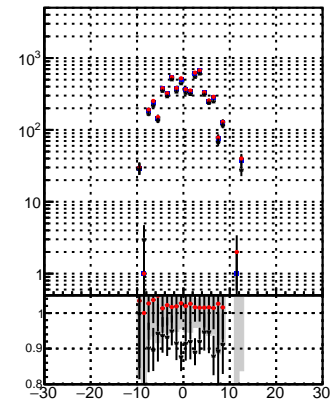

N of reco track vs dxy

N of associated (recoToSim) tracks vs dxy

N of associated (recoToSim) looper tracks vs dxy

N of reco track vs dz

N of associated (recoToSim) tracks vs dz

N of associated (recoToSim) looper tracks vs dz