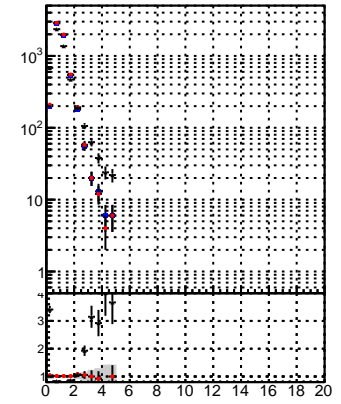

N of reco track vs. χ^2

- trackingIters01-03fac7e
- trackingLST-Iters01-03fac7e
- trackingLST-Iters01-03fac7e

N of reco track vs normalized χ^2