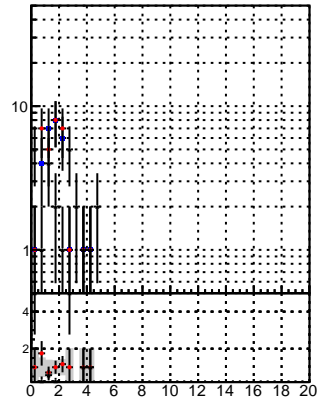

N of reco track vs. χ^2

- trackingIters01-03fac7e
- trackingLST-Iters01-03fac7e
- trackingLST-Iters01-03fac7e