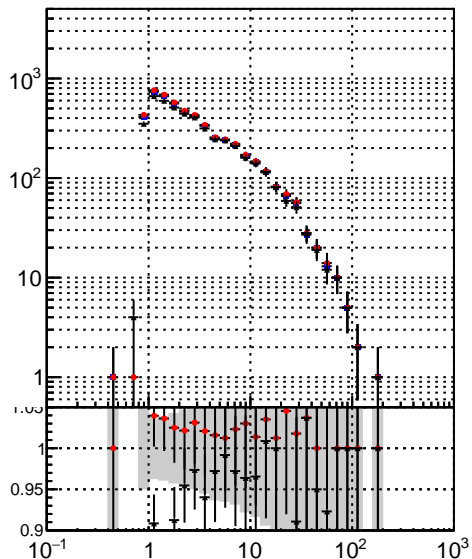

N of simulated tracks vs pT

N of associated tracks (simToReco) vs pT

trackinglters01-03fac7e

oob

trackingLST-lters01-03fac7e

N of sim

N of simulated tracks vs phi

N of associated tracks (simToReco) vs phi