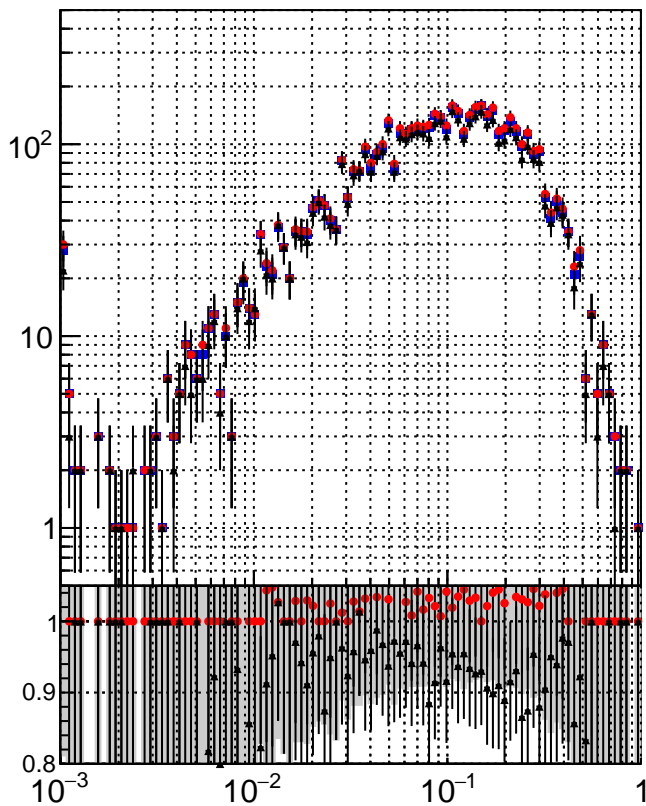

N of simulated tracks vs dR

N of associated tracks (simToReco) vs dR

N of simulated trac

- trackinglters01-03fac7e
- oob
- ▲ trackingLST-lters01-03fac7e