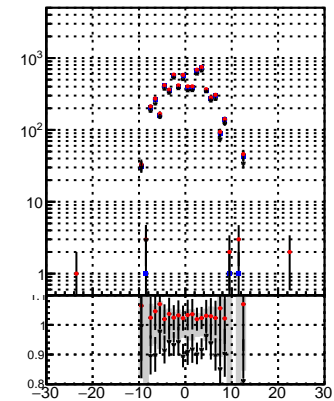

N of reco track vs dxy

N of associated (recoToSim) tracks vs dxy

N of associated (recoToSim) looper tracks vs dxy

N of reco track vs dz

N of associated (recoToSim) tracks vs dz

N of associated (recoToSim) looper tracks vs dz