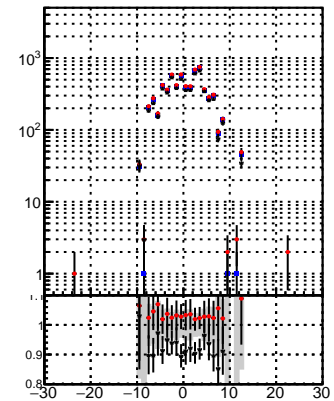

N of reco track vs dxy

N of associated (recoToSim) tracks vs dxy

N of associated (recoToSim) looper tracks vs dxy

N of reco track vs dz

N of associated (recoToSim) tracks vs dz

N of associated (recoToSim) looper tracks vs dz