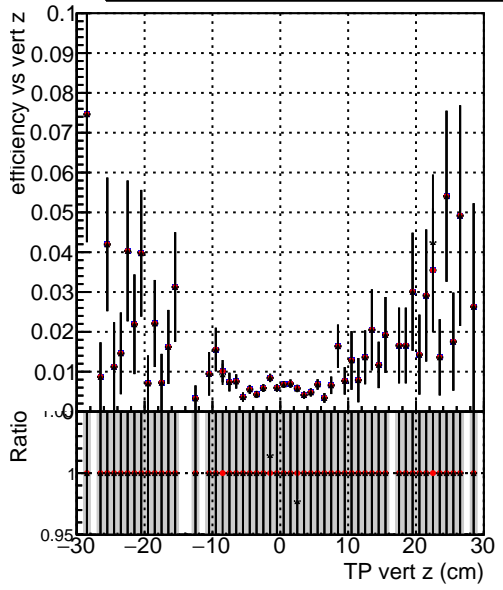

Efficiency vs vertpos

Efficiency

- DQM\_ttbarPU\_mkFit\_5iter
- DQM\_ttbarPU\_mkFit\_5iter\_updatedPR111\_update
- DQM\_ttbarPU\_mkFit\_5iter\_updatedPR111\_update\_fixPropagation

Efficiency vs. sim PV z