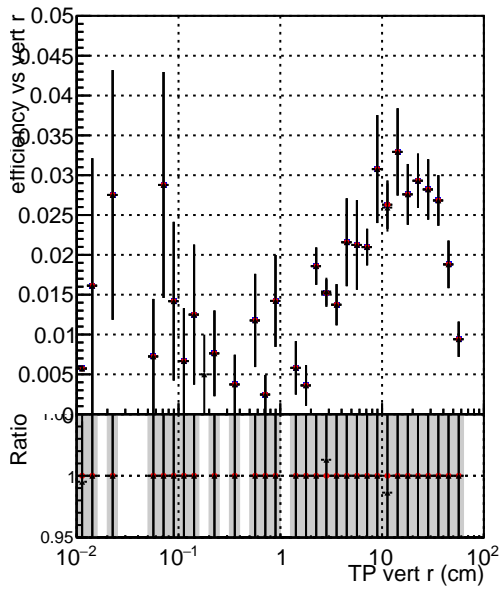

Efficiency vs vertpos

Efficiency

- DQM\_ttbarPU\_mkFit\_5iter
- DQM\_ttbarPU\_mkFit\_5iter\_updatedPR111\_update
- DQM\_ttbarPU\_mkFit\_5iter\_updatedPR111\_update\_fixPropagation

Efficiency vs. sim PV z