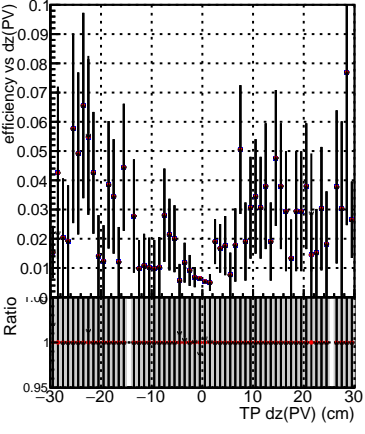

Efficiency vs Dxy(PV)

Legend:  
- DQM\_ttbarPU\_mkFit\_5iter  
- DQM\_ttbarPU\_mkFit\_5iter\_updatedPR111\_update  
- DQM\_ttbarPU\_mkFit\_5iter\_updatedPR111\_update\_fixPropagation

Efficiency vs Dz(PV)

Efficiency vs Dz(PV)