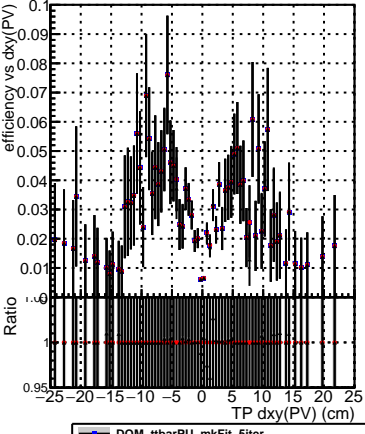

Efficiency vs Dxy(PV)

Legend:  
- DQM\_ttbarPU\_mkFit\_5iter  
- DQM\_ttbarPU\_mkFit\_5iter\_updatedPR111\_update  
- DQM\_ttbarPU\_mkFit\_5iter\_updatedPR111\_update\_fixPropagation

Efficiency vs Dz(PV)

Efficiency vs Dz(PV)