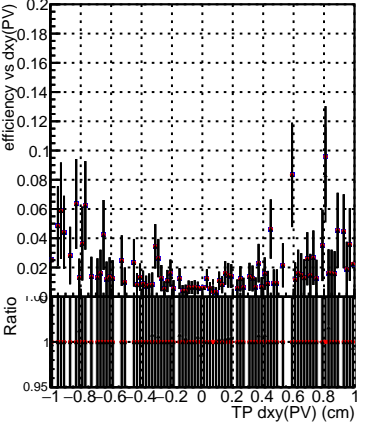

Efficiency vs Dxy(PV)

Legend:  
- DQM\_ttbarPU\_mkFit\_5iter  
- DQM\_ttbarPU\_mkFit\_5iter\_updatedPR111\_update  
- DQM\_ttbarPU\_mkFit\_5iter\_updatedPR111\_update\_fixPropagation

Efficiency vs Dz(PV)

Efficiency vs Dz(PV)