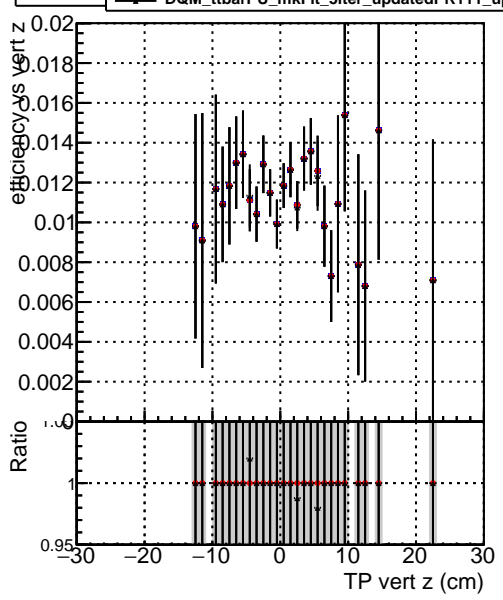

Efficiency vs vertpos

Efficiency vs vert z

- DQM\_ttbarPU\_mkFit\_5iter
- DQM\_ttbarPU\_mkFit\_5iter\_updatedPR111\_update
- DQM\_ttbarPU\_mkFit\_5iter\_updatedPR111\_update\_fixPropagation

Efficiency vs. sim PV z