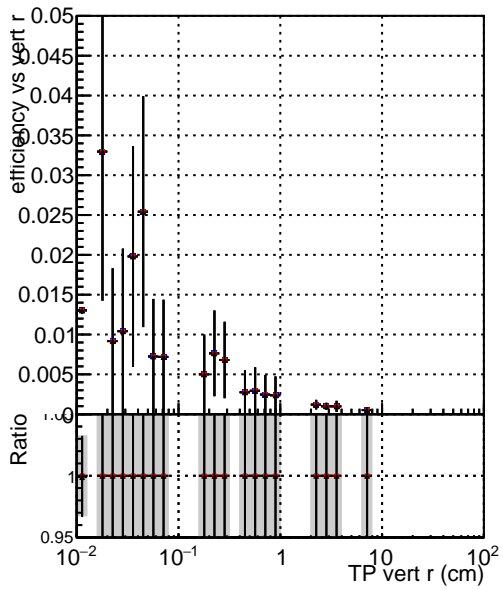

Efficiency vs vertpos

Efficiency vs vert z

- DQM\_ttbarPU\_mkFit\_5iter
- DQM\_ttbarPU\_mkFit\_5iter\_updatedPR111\_update
- DQM\_ttbarPU\_mkFit\_5iter\_updatedPR111\_update\_fixPropagation

Efficiency vs. sim PV z