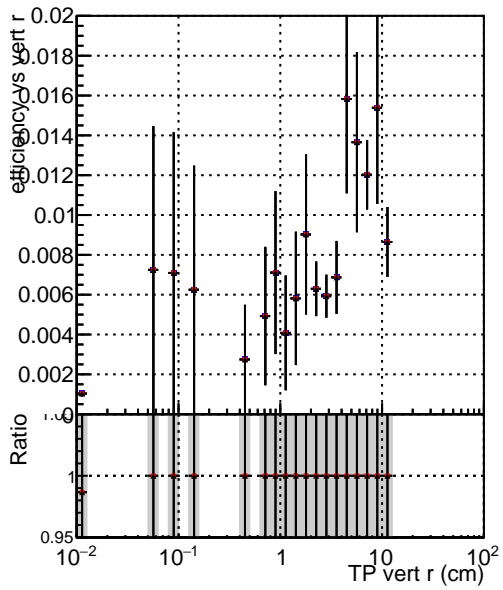

Efficiency vs vertpos

Efficiency vs vert z

- DQM\_ttbarPU\_mkFit\_5iter
- DQM\_ttbarPU\_mkFit\_5iter\_updatedPR111\_update
- DQM\_ttbarPU\_mkFit\_5iter\_updatedPR111\_update\_fixPropagation

Efficiency vs. sim PV z