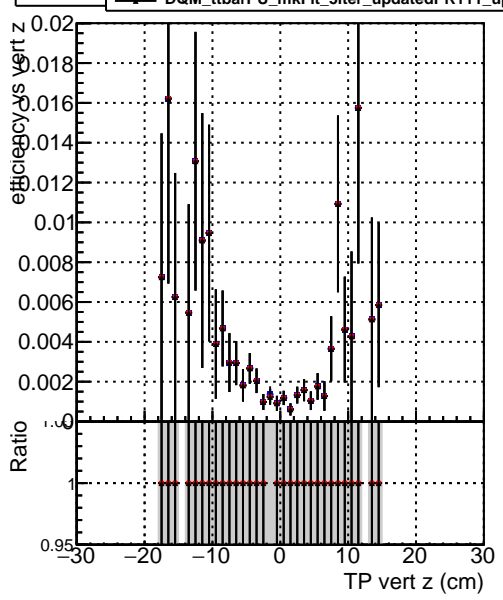

Efficiency vs vertpos

Efficiency vs vert z

- DQM\_ttbarPU\_mkFit\_5iter
- DQM\_ttbarPU\_mkFit\_5iter\_updatedPR111\_update
- DQM\_ttbarPU\_mkFit\_5iter\_updatedPR111\_update\_fixPropagation

Efficiency vs. sim PV z