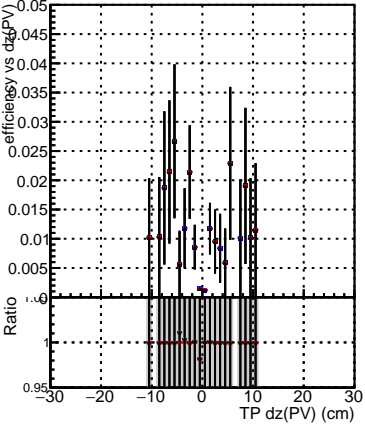

Efficiency vs Dxy(PV)

Ratio

Legend:

- DQM_ttbarPU_mkFit_5iter
- DQM_ttbarPU_mkFit_5iter_updatedPR111_update
- DQM_ttbarPU_mkFit_5iter_updatedPR111_update_fixPropagation

Efficiency vs Dz(PV)

Efficiency vs Dz(PV)