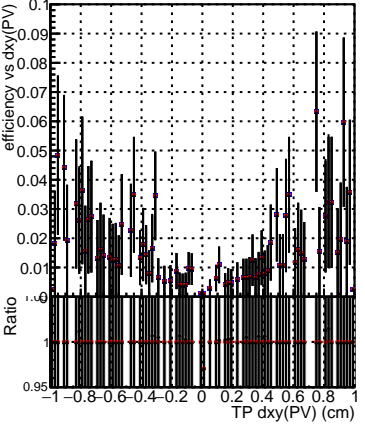

Efficiency vs Dxy(PV)

Ratio

Legend:

- DQM_ttbarPU_mkFit_5iter
- DQM_ttbarPU_mkFit_5iter_updatedPR111_update
- DQM_ttbarPU_mkFit_5iter_updatedPR111_update_fixPropagation

Efficiency vs Dz(PV)

Efficiency vs Dz(PV)