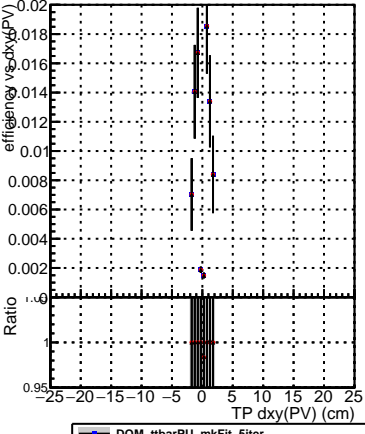

Efficiency vs Dxy(PV)

Ratio

Legend:

- DQM_ttbarPU_mkFit_5iter
- DQM_ttbarPU_mkFit_5iter_updatedPR111_update
- DQM_ttbarPU_mkFit_5iter_updatedPR111_update_fixPropagation

Efficiency vs Dz(PV)

Efficiency vs Dz(PV)