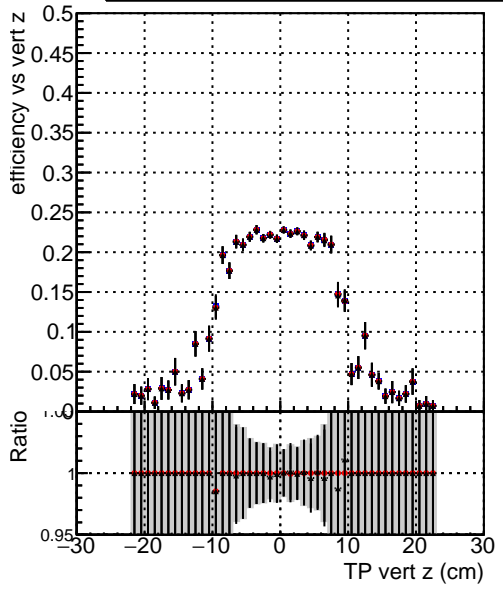

Efficiency vs vertpos

Efficiency

- DQM\_ttbarPU\_mkFit\_5iter
- DQM\_ttbarPU\_mkFit\_5iter\_updatedPR111\_update
- DQM\_ttbarPU\_mkFit\_5iter\_updatedPR111\_update\_fixPropagation

Efficiency vs. sim PV z