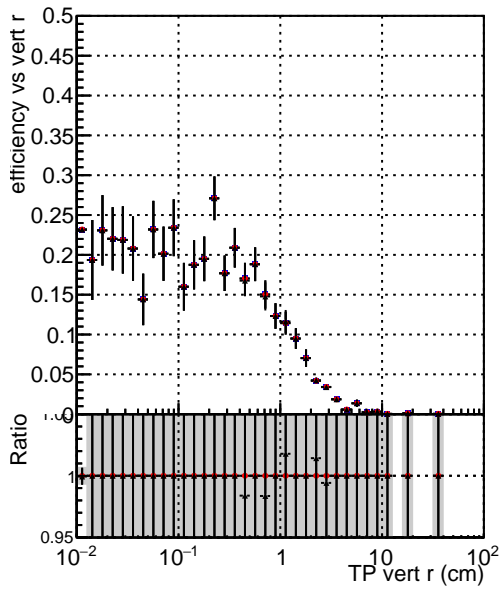

Efficiency vs vertpos

Efficiency

- DQM\_ttbarPU\_mkFit\_5iter
- DQM\_ttbarPU\_mkFit\_5iter\_updatedPR111\_update
- DQM\_ttbarPU\_mkFit\_5iter\_updatedPR111\_update\_fixPropagation

Efficiency vs. sim PV z