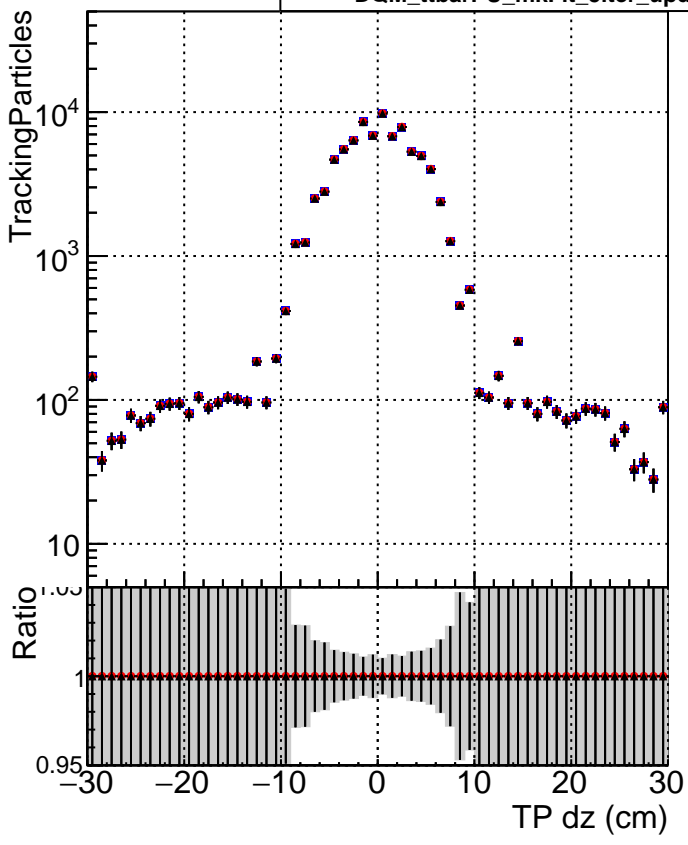

**N of simulated tracks vs dxy**

**N of associated tracks (simToReco) vs dxy**

**N of simulated track**

■ DQM\_ttbarPU\_mkFit\_5iter  
● DQM\_ttbarPU\_mkFit\_5iter\_updatedPR111\_update  
▲ DQM\_ttbarPU\_mkFit\_5iter\_updatedPR111\_update\_fixPropagation