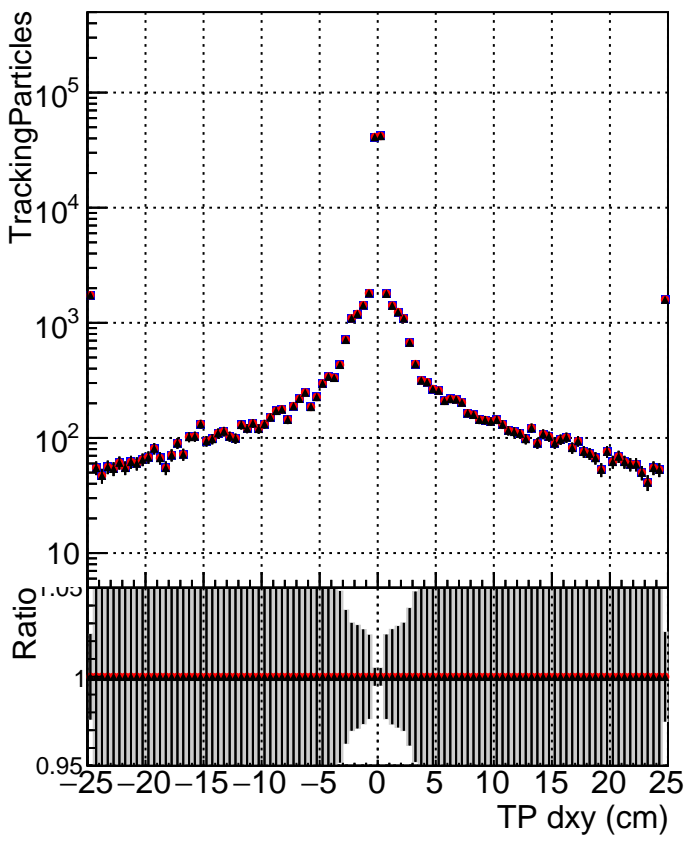

**N of simulated tracks vs dxy**

**N of associated tracks (simToReco) vs dxy**

**N of simulated track**

■ DQM\_ttbarPU\_mkFit\_5iter  
● DQM\_ttbarPU\_mkFit\_5iter\_updatedPR111\_update  
▲ DQM\_ttbarPU\_mkFit\_5iter\_updatedPR111\_update\_fixPropagation