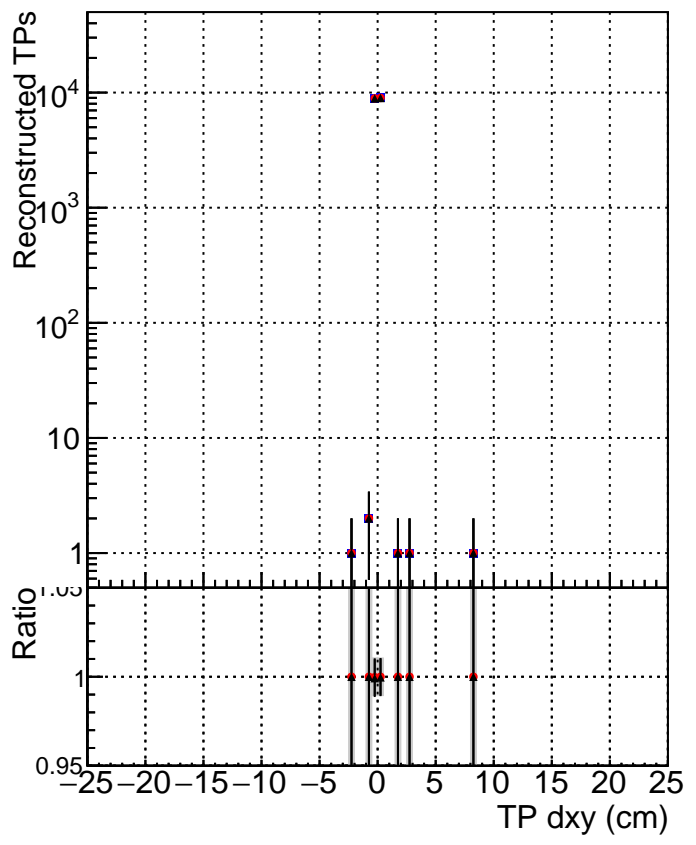

**N of simulated tracks vs dxy**

**N of associated tracks (simToReco) vs dxy**

**N of simulated track**

■ DQM\_ttbarPU\_mkFit\_5iter  
● DQM\_ttbarPU\_mkFit\_5iter\_updatedPR111\_update  
▲ DQM\_ttbarPU\_mkFit\_5iter\_updatedPR111\_update\_fixPropagation