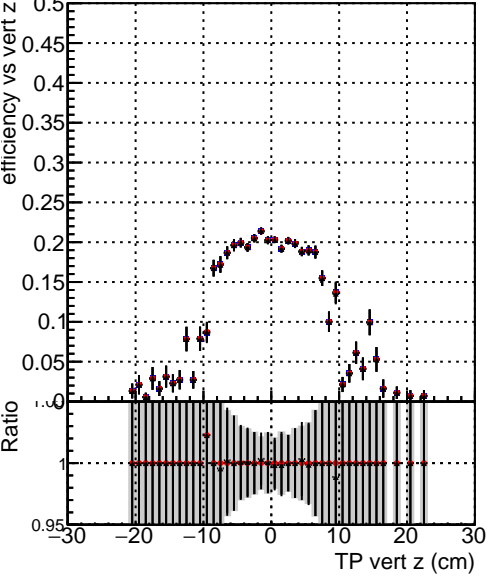

Efficiency vs vertpos

Efficiency

- DQM\_ttbarPU\_mkFit\_5iter
- DQM\_ttbarPU\_mkFit\_5iter\_updatedPR111\_update
- DQM\_ttbarPU\_mkFit\_5iter\_updatedPR111\_update\_fixPropagation

Efficiency vs. sim PV z