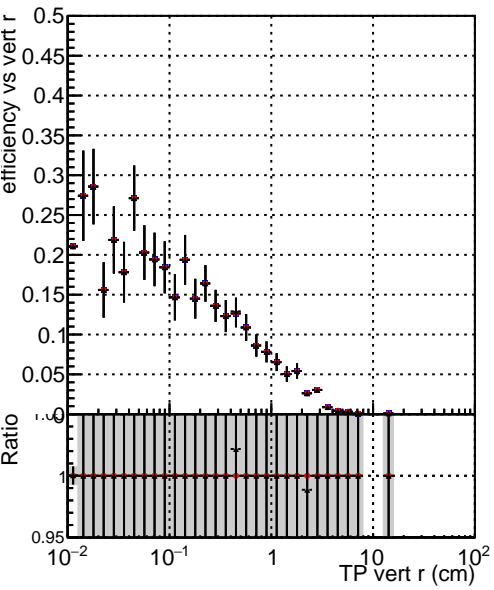

Efficiency vs vertpos

Efficiency

- DQM\_ttbarPU\_mkFit\_5iter
- DQM\_ttbarPU\_mkFit\_5iter\_updatedPR111\_update
- DQM\_ttbarPU\_mkFit\_5iter\_updatedPR111\_update\_fixPropagation

Efficiency vs. sim PV z