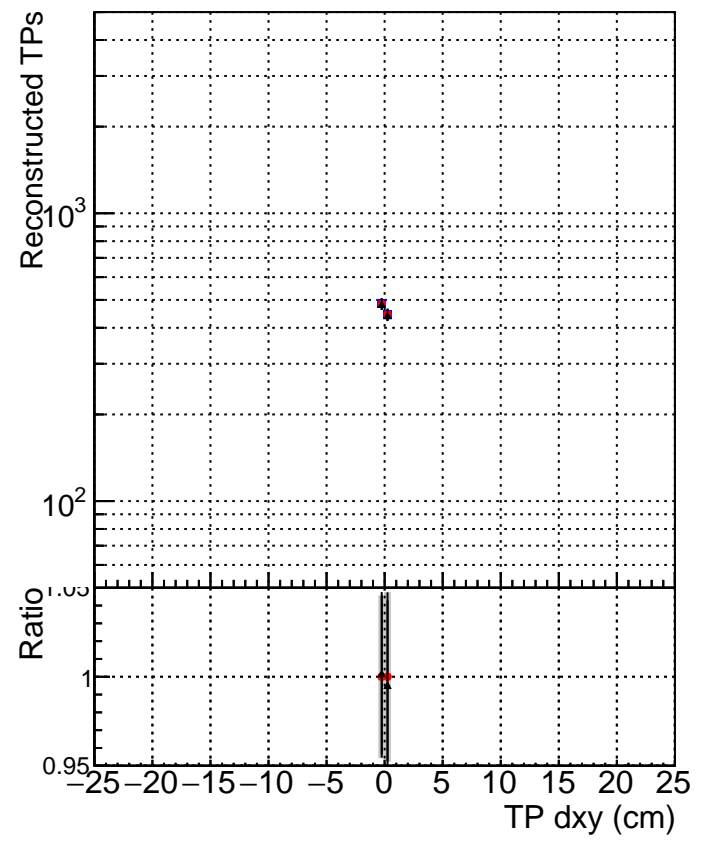

N of simulated tracks vs dxy

N of associated tracks (simToReco) vs dxy

N of simulated track

Legend:
■ DQM_ttbarPU_mkFit_5iter
● DQM_ttbarPU_mkFit_5iter_updatedPR111_update
▲ DQM_ttbarPU_mkFit_5iter_updatedPR111_update_fixPropagation