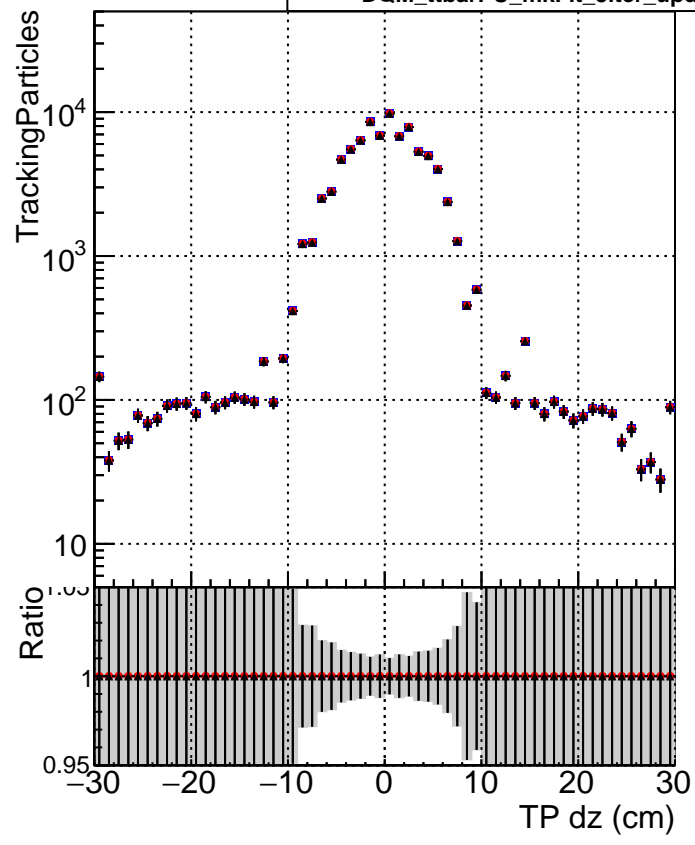

N of simulated tracks vs dxy

N of associated tracks (simToReco) vs dxy

N of simulated track

Legend:
■ DQM_ttbarPU_mkFit_5iter
● DQM_ttbarPU_mkFit_5iter_updatedPR111_update
▲ DQM_ttbarPU_mkFit_5iter_updatedPR111_update_fixPropagation