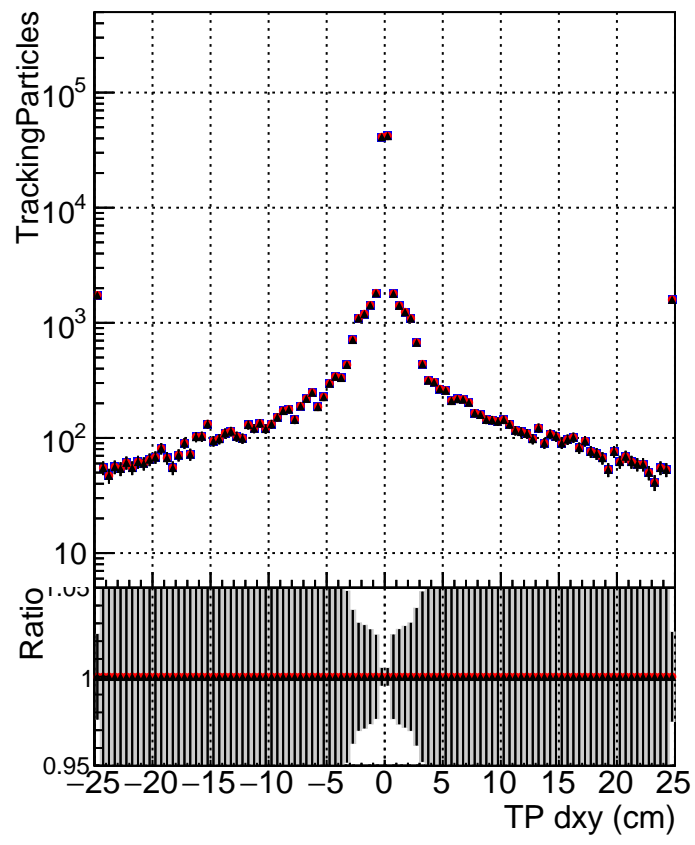

N of simulated tracks vs dxy

N of associated tracks (simToReco) vs dxy

N of simulated track

Legend:
■ DQM_ttbarPU_mkFit_5iter
● DQM_ttbarPU_mkFit_5iter_updatedPR111_update
▲ DQM_ttbarPU_mkFit_5iter_updatedPR111_update_fixPropagation