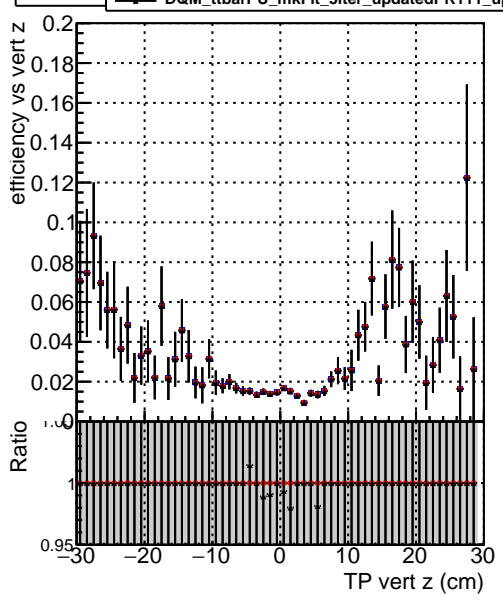

Efficiency vs vertpos

- DQM\_ttbarPU\_mkFit\_5iter
- DQM\_ttbarPU\_mkFit\_5iter\_updatedPR111\_update
- DQM\_ttbarPU\_mkFit\_5iter\_updatedPR111\_update\_fixPropagation

Efficiency vs vert z

Efficiency vs. sim PV z