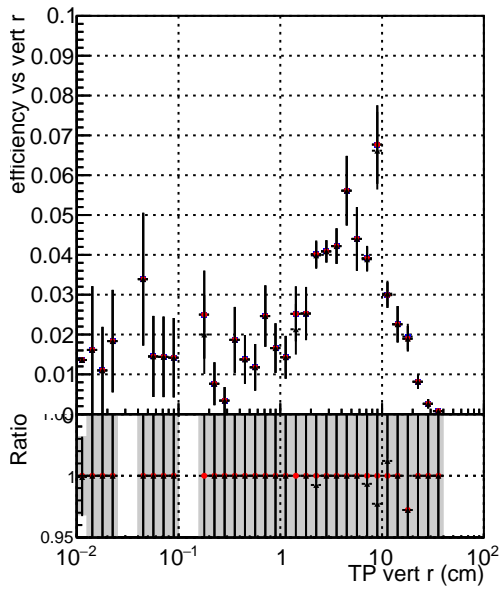

Efficiency vs vertpos

- DQM\_ttbarPU\_mkFit\_5iter
- DQM\_ttbarPU\_mkFit\_5iter\_updatedPR111\_update
- DQM\_ttbarPU\_mkFit\_5iter\_updatedPR111\_update\_fixPropagation

Efficiency vs vert z

Efficiency vs. sim PV z