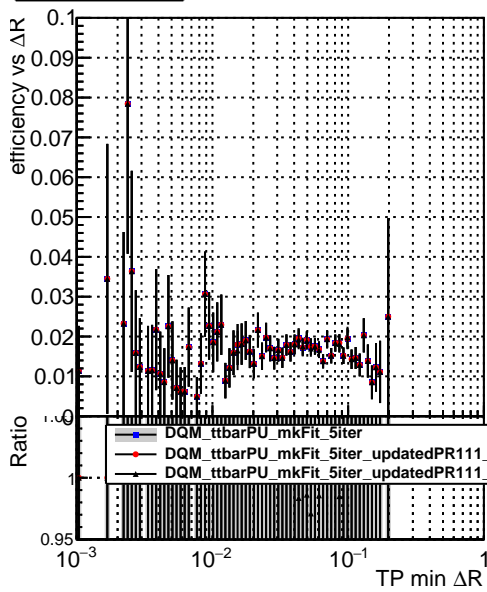

Efficiency vs dr

Legend for Efficiency vs ΔR plot:

- DQM_ttbarPU_mkFit_5iter
- DQM_ttbarPU_mkFit_5iter_updatedPR111_update
- DQM_ttbarPU_mkFit_5iter_updatedPR111_update_fixPropagation

Efficiency vs dr (track,jet)**Efficiency vs pu**