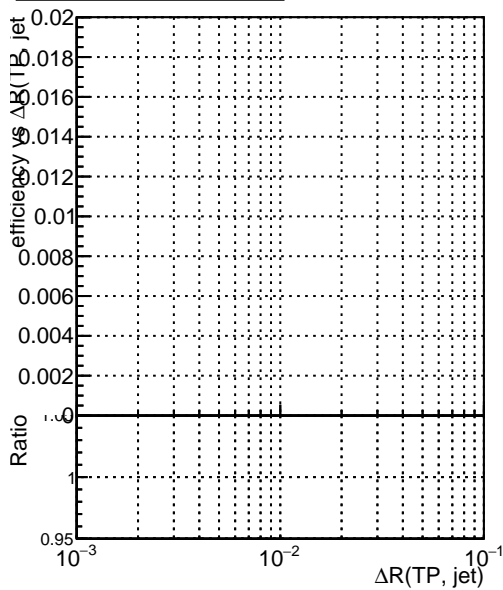

Efficiency vs dr

Legend for Efficiency vs ΔR plot:

- DQM_ttbarPU_mkFit_5iter
- DQM_ttbarPU_mkFit_5iter_updatedPR111_update
- DQM_ttbarPU_mkFit_5iter_updatedPR111_update_fixPropagation

Efficiency vs dr (track,jet)**Efficiency vs pu**