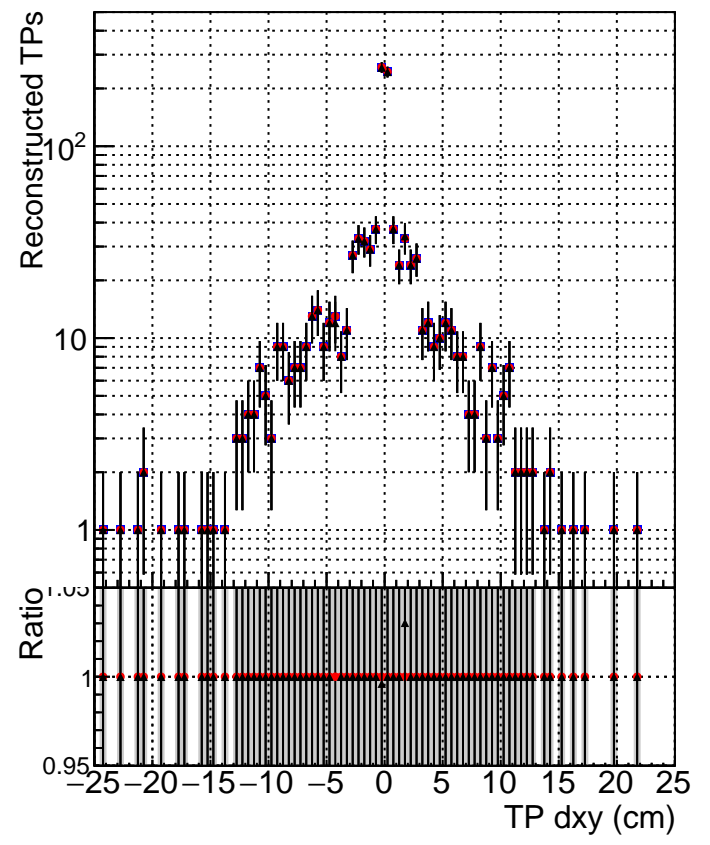

**N of simulated tracks vs dxy**

**N of associated tracks (simToReco) vs dxy**

**N of simulated track**

- DQM\_ttbarPU\_mkFit\_5iter
- DQM\_ttbarPU\_mkFit\_5iter\_updatedPR111\_update
- ▲ DQM\_ttbarPU\_mkFit\_5iter\_updatedPR111\_update\_fixPropagation