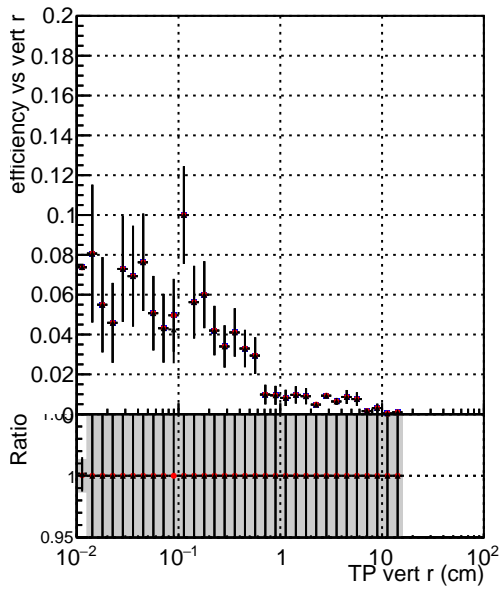

Efficiency vs vertpos

Efficiency vs vert z

Efficiency vs. sim PV z

Legend for the plots:

- DQM_ttbarPU_mkFit_5iter
- DQM_ttbarPU_mkFit_5iter_updatedPR111_update
- DQM_ttbarPU_mkFit_5iter_updatedPR111_update_fixPropagation