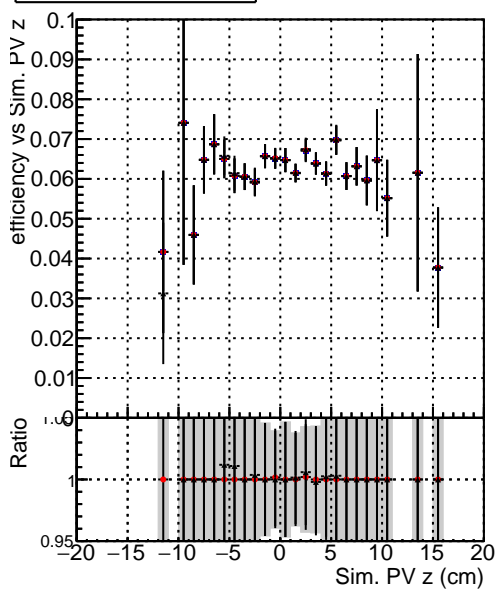

Efficiency vs vertpos

Efficiency vs vert z

Efficiency vs. sim PV z

Legend for the plots:

- DQM_ttbarPU_mkFit_5iter
- DQM_ttbarPU_mkFit_5iter_updatedPR111_update
- DQM_ttbarPU_mkFit_5iter_updatedPR111_update_fixPropagation