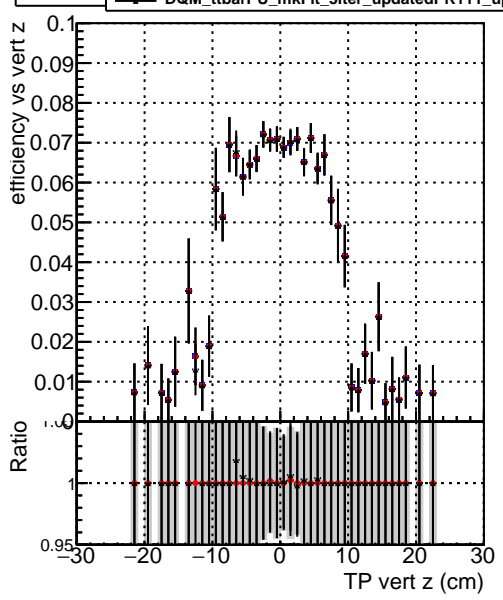

Efficiency vs vertpos

Efficiency vs vert z

Efficiency vs. sim PV z

Legend for the plots:

- DQM_ttbarPU_mkFit_5iter
- DQM_ttbarPU_mkFit_5iter_updatedPR111_update
- DQM_ttbarPU_mkFit_5iter_updatedPR111_update_fixPropagation