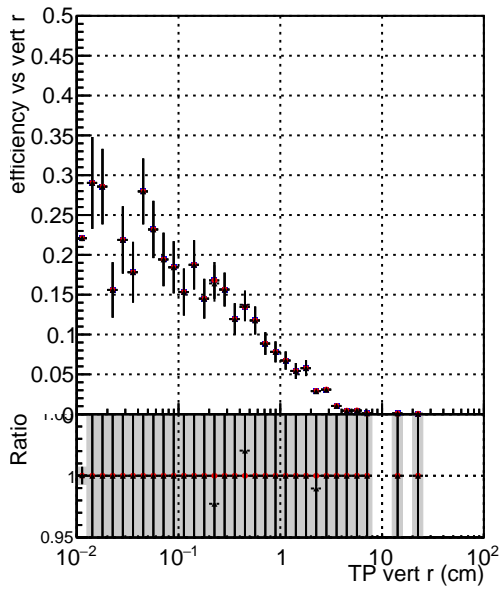

Efficiency vs vertpos

Efficiency

- DQM\_ttbarPU\_mkFit\_5iter
- DQM\_ttbarPU\_mkFit\_5iter\_updatedPR111\_update
- DQM\_ttbarPU\_mkFit\_5iter\_updatedPR111\_update\_fixPropagation

Efficiency vs. sim PV z