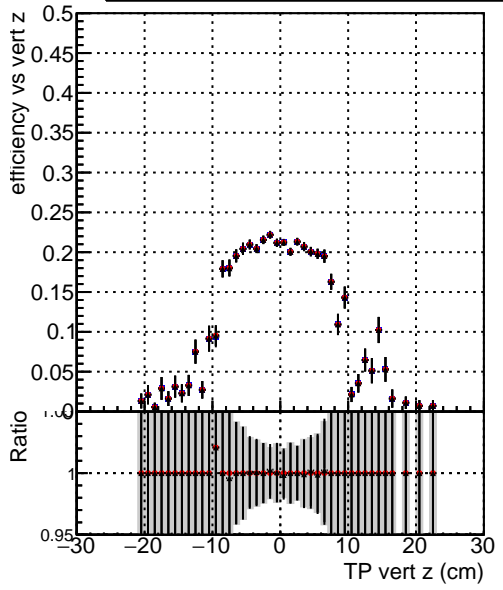

Efficiency vs vertpos

Efficiency

- DQM\_ttbarPU\_mkFit\_5iter
- DQM\_ttbarPU\_mkFit\_5iter\_updatedPR111\_update
- DQM\_ttbarPU\_mkFit\_5iter\_updatedPR111\_update\_fixPropagation

Efficiency vs. sim PV z