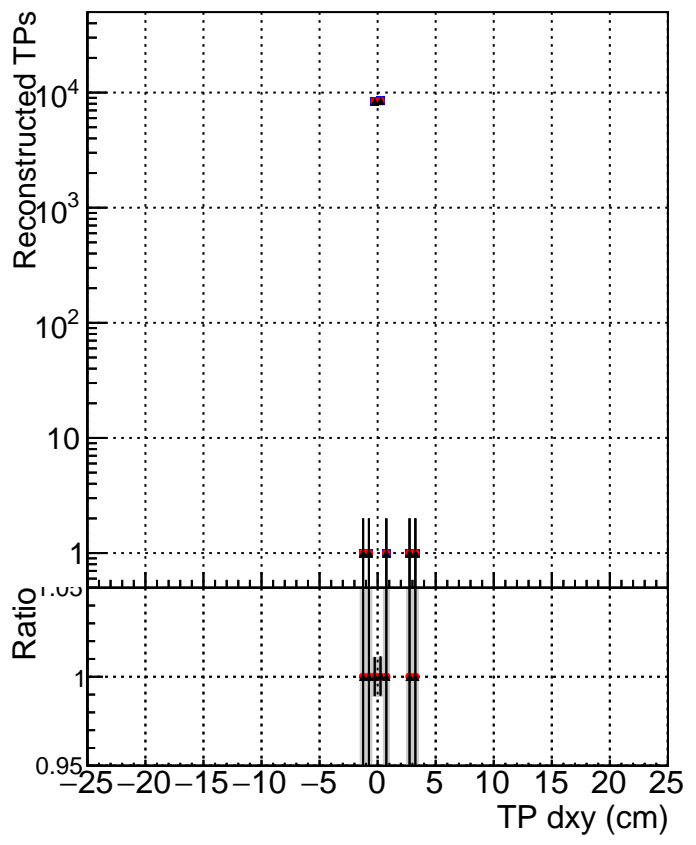

**N of simulated tracks vs dxy**

**N of associated tracks (simToReco) vs dxy**

**N of simulated track**

- DQM\_ttbarPU\_mkFit\_5iter
- DQM\_ttbarPU\_mkFit\_5iter\_updatedPR111\_update
- ▲ DQM\_ttbarPU\_mkFit\_5iter\_updatedPR111\_update\_fixPropagation