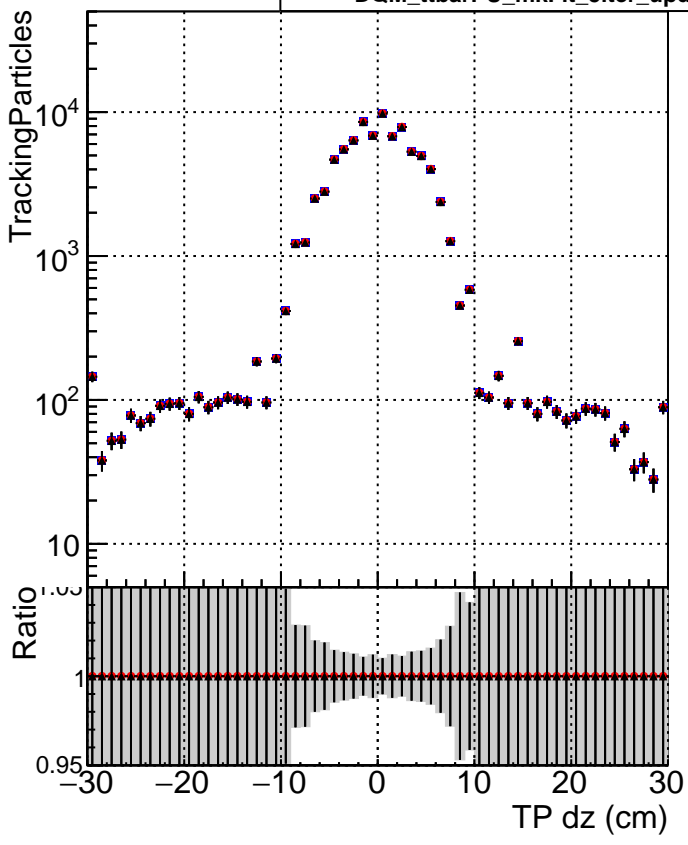

**N of simulated tracks vs dxy**

**N of associated tracks (simToReco) vs dxy**

**N of simulated track**

- DQM\_ttbarPU\_mkFit\_5iter
- DQM\_ttbarPU\_mkFit\_5iter\_updatedPR111\_update
- ▲ DQM\_ttbarPU\_mkFit\_5iter\_updatedPR111\_update\_fixPropagation