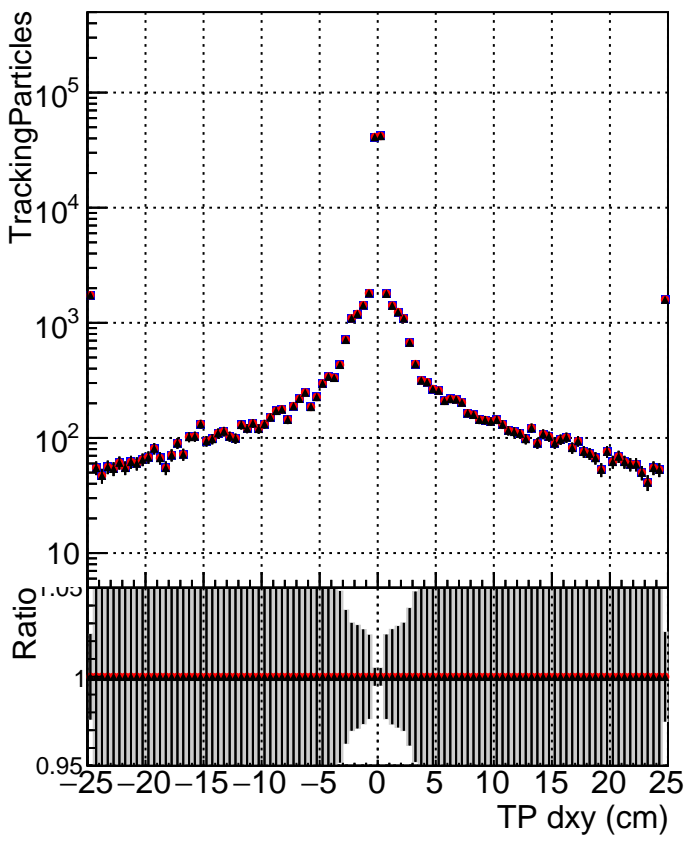

**N of simulated tracks vs dxy**

**N of associated tracks (simToReco) vs dxy**

**N of simulated track**

- DQM\_ttbarPU\_mkFit\_5iter
- DQM\_ttbarPU\_mkFit\_5iter\_updatedPR111\_update
- ▲ DQM\_ttbarPU\_mkFit\_5iter\_updatedPR111\_update\_fixPropagation