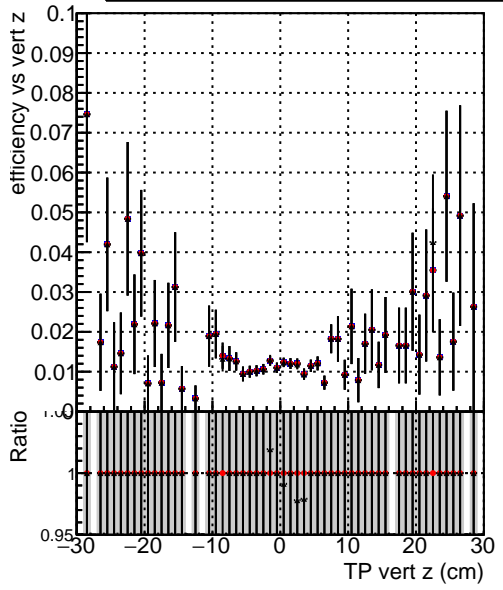

Efficiency vs vertpos

Efficiency

- DQM\_ttbarPU\_mkFit\_5iter
- DQM\_ttbarPU\_mkFit\_5iter\_updatedPR111\_update
- DQM\_ttbarPU\_mkFit\_5iter\_updatedPR111\_update\_fixPropagation

Efficiency vs. sim PV z