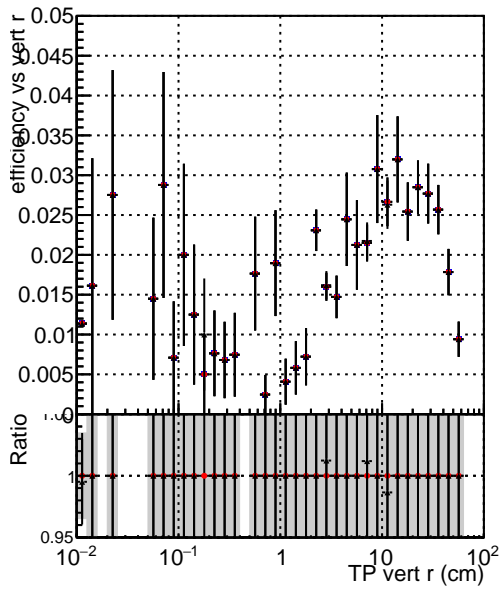

Efficiency vs vertpos

Efficiency

- DQM\_ttbarPU\_mkFit\_5iter
- DQM\_ttbarPU\_mkFit\_5iter\_updatedPR111\_update
- DQM\_ttbarPU\_mkFit\_5iter\_updatedPR111\_update\_fixPropagation

Efficiency vs. sim PV z