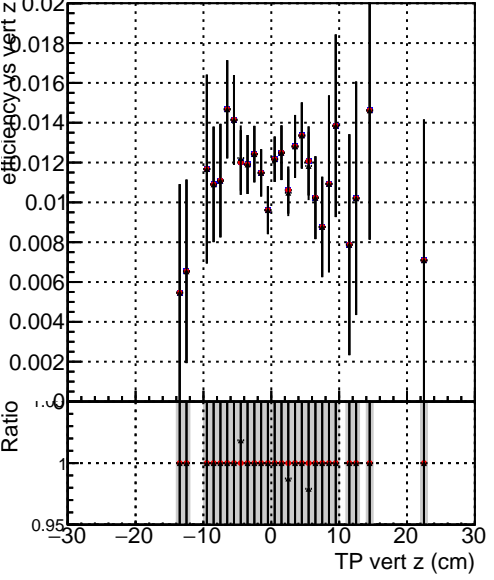

Efficiency vs vertpos

Efficiency vs TP vert z (cm)

- DQM\_ttbarPU\_mkFit\_5iter
- DQM\_ttbarPU\_mkFit\_5iter\_updatedPR111\_update
- DQM\_ttbarPU\_mkFit\_5iter\_updatedPR111\_update\_fixPropagation

Efficiency vs. sim PV z