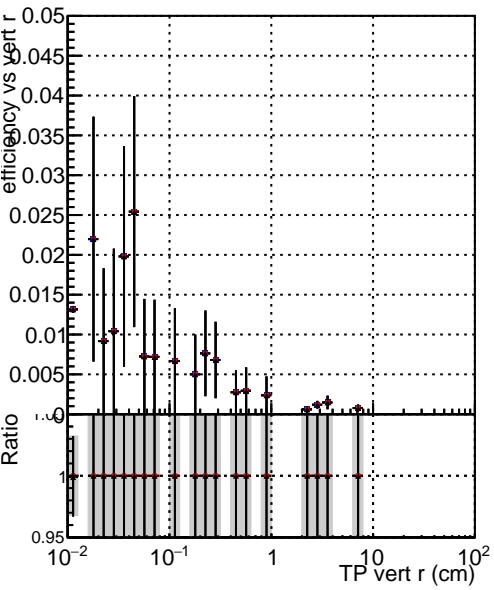

Efficiency vs vertpos

Efficiency vs TP vert z (cm)

- DQM\_ttbarPU\_mkFit\_5iter
- DQM\_ttbarPU\_mkFit\_5iter\_updatedPR111\_update
- DQM\_ttbarPU\_mkFit\_5iter\_updatedPR111\_update\_fixPropagation

Efficiency vs. sim PV z