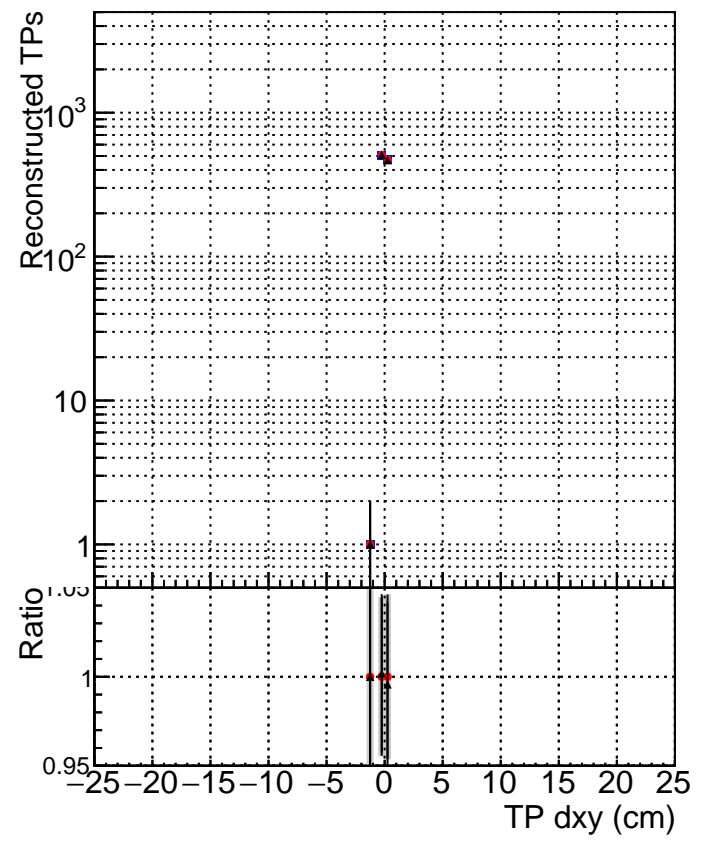

**N of simulated tracks vs dxy**

**N of associated tracks (simToReco) vs dxy**

**N of simulated track**

- DQM\_ttbarPU\_mkFit\_5iter
- DQM\_ttbarPU\_mkFit\_5iter\_updatedPR111\_update
- ▲ DQM\_ttbarPU\_mkFit\_5iter\_updatedPR111\_update\_fixPropagation