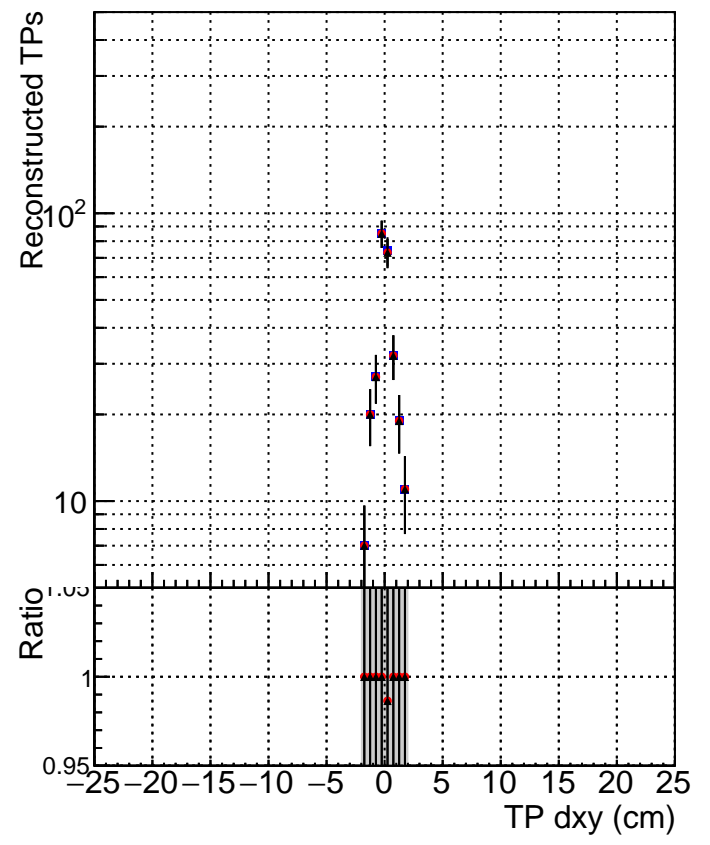

N of simulated tracks vs dxy

N of associated tracks (simToReco) vs dxy

N of simulated track

Legend:
■ DQM_ttbarPU_mkFit_5iter
● DQM_ttbarPU_mkFit_5iter_updatedPR111_update
▲ DQM_ttbarPU_mkFit_5iter_updatedPR111_update_fixPropagation