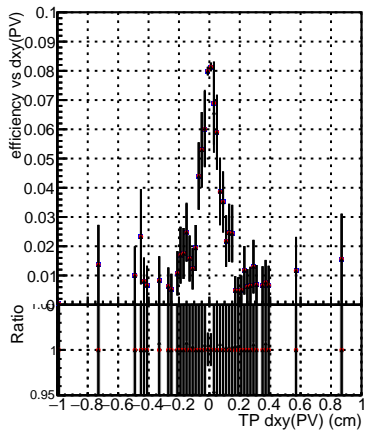

Efficiency vs Dxy(PV)

Efficiency vs Dxy(PV)

Efficiency vs Dz(PV)

Efficiency vs Dz(PV)

Legend:
- DQM_ttbarPU_mkFit_5iter (black line with blue squares)
- DQM_ttbarPU_mkFit_5iter_updatedPR111_update (black line with red circles)
- DQM_ttbarPU_mkFit_5iter_updatedPR111_update_fixPropagation (black line with black circles)