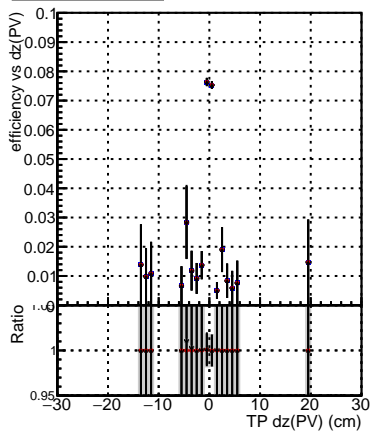

Efficiency vs Dxy(PV)

Efficiency vs Dxy(PV)

Efficiency vs Dz(PV)

Efficiency vs Dz(PV)

Legend:
- DQM_ttbarPU_mkFit_5iter (black line with blue squares)
- DQM_ttbarPU_mkFit_5iter_updatedPR111_update (black line with red circles)
- DQM_ttbarPU_mkFit_5iter_updatedPR111_update_fixPropagation (black line with black circles)