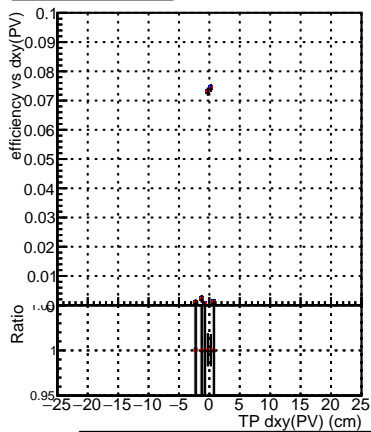

Efficiency vs Dxy(PV)

Efficiency vs Dxy(PV)

Efficiency vs Dz(PV)

Efficiency vs Dz(PV)

Legend:
- DQM_ttbarPU_mkFit_5iter (black line with blue squares)
- DQM_ttbarPU_mkFit_5iter_updatedPR111_update (black line with red circles)
- DQM_ttbarPU_mkFit_5iter_updatedPR111_update_fixPropagation (black line with black circles)