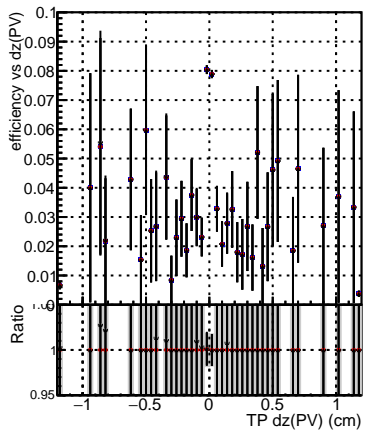

Efficiency vs Dxy(PV)

Efficiency vs Dxy(PV)

Efficiency vs Dz(PV)

Efficiency vs Dz(PV)

Legend:
- DQM_ttbarPU_mkFit_5iter (black line with blue squares)
- DQM_ttbarPU_mkFit_5iter_updatedPR111_update (black line with red circles)
- DQM_ttbarPU_mkFit_5iter_updatedPR111_update_fixPropagation (black line with black circles)