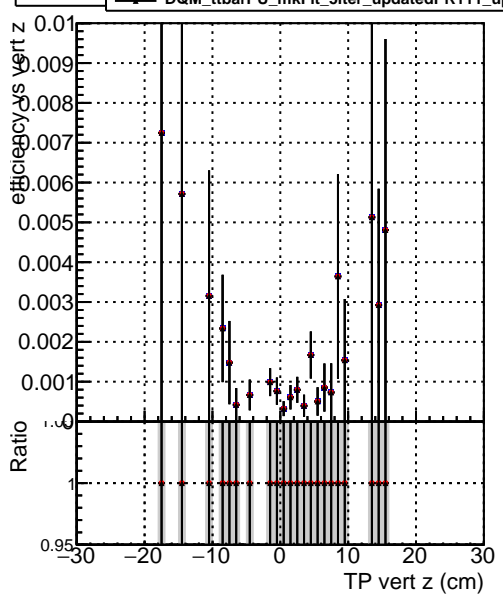

Efficiency vs vertpos

Efficiency vs vert z

- DQM\_ttbarPU\_mkFit\_5iter
- DQM\_ttbarPU\_mkFit\_5iter\_updatedPR111\_update
- DQM\_ttbarPU\_mkFit\_5iter\_updatedPR111\_update\_fixPropagation

Efficiency vs. sim PV z