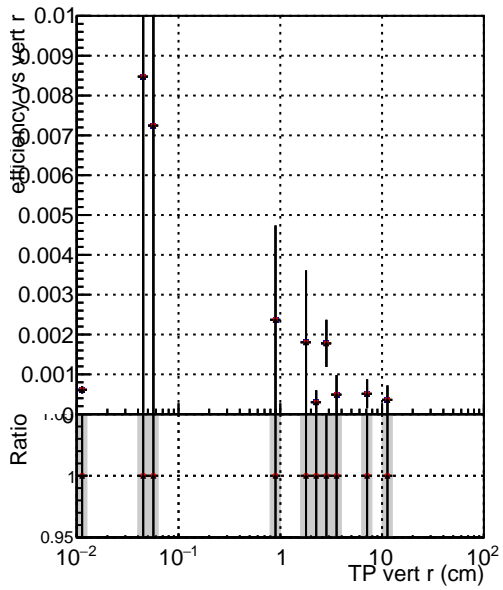

Efficiency vs vertpos

Efficiency vs vert z

- DQM\_ttbarPU\_mkFit\_5iter
- DQM\_ttbarPU\_mkFit\_5iter\_updatedPR111\_update
- DQM\_ttbarPU\_mkFit\_5iter\_updatedPR111\_update\_fixPropagation

Efficiency vs. sim PV z