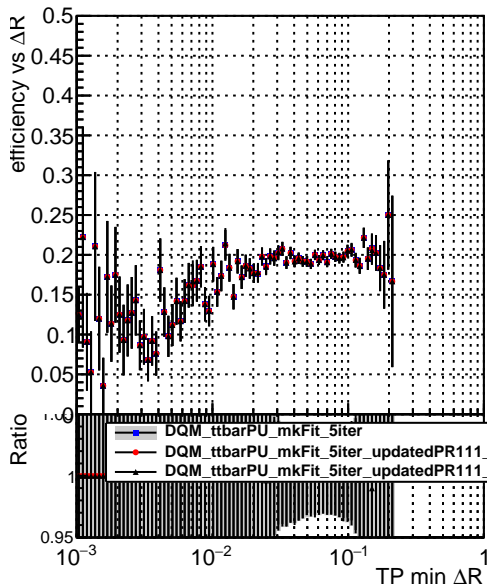

Efficiency vs dr

Legend for Efficiency vs ΔR plot:

- DQM_ttbarPU_mkFit_5iter
- DQM_ttbarPU_mkFit_5iter_updatedPR111_update
- DQM_ttbarPU_mkFit_5iter_updatedPR111_update_fixPropagation

Efficiency vs dr (track,jet)**Efficiency vs pu**