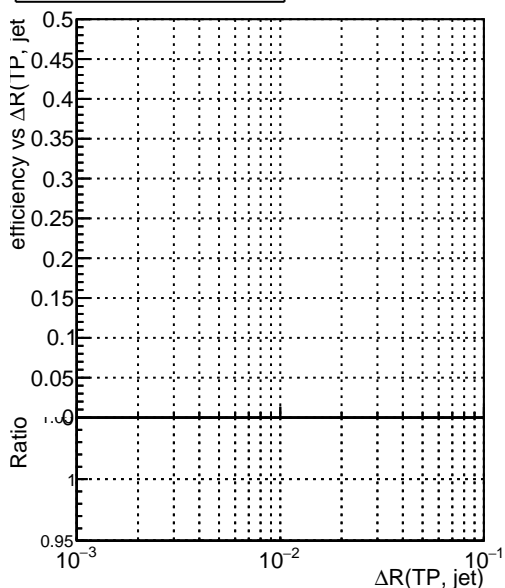

Efficiency vs dr

Legend for Efficiency vs ΔR plot:

- DQM_ttbarPU_mkFit_5iter
- DQM_ttbarPU_mkFit_5iter_updatedPR111_update
- DQM_ttbarPU_mkFit_5iter_updatedPR111_update_fixPropagation

Efficiency vs dr (track,jet)**Efficiency vs pu**