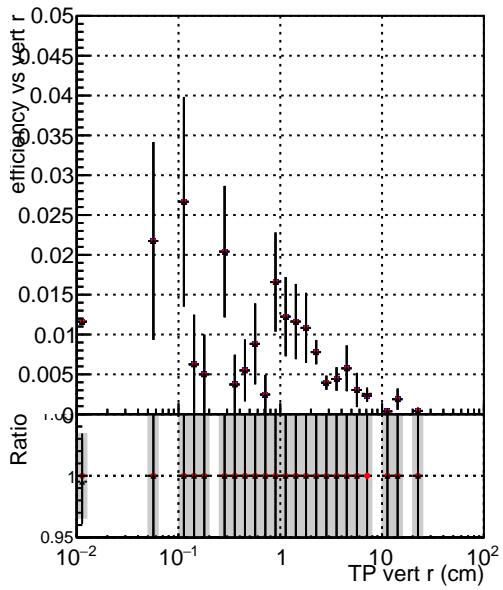

Efficiency vs vertpos

- DQM\_ttbarPU\_mkFit\_5iter
- DQM\_ttbarPU\_mkFit\_5iter\_updatedPR111\_update
- DQM\_ttbarPU\_mkFit\_5iter\_updatedPR111\_update\_fixPropagation

Efficiency vs vert z

Efficiency vs. sim PV z