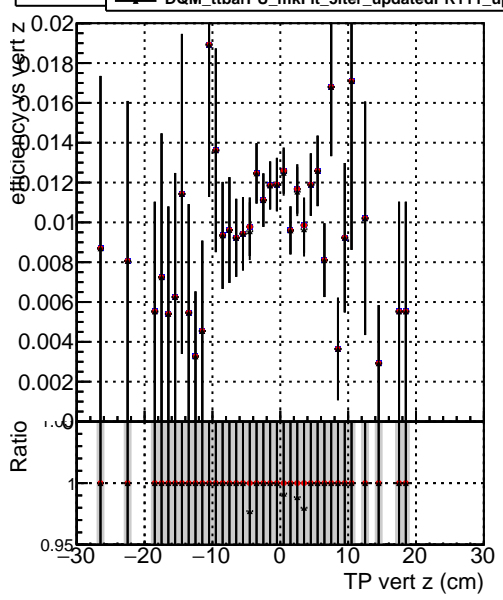

Efficiency vs vertpos

- DQM\_ttbarPU\_mkFit\_5iter
- DQM\_ttbarPU\_mkFit\_5iter\_updatedPR111\_update
- DQM\_ttbarPU\_mkFit\_5iter\_updatedPR111\_update\_fixPropagation

Efficiency vs vert z

Efficiency vs. sim PV z