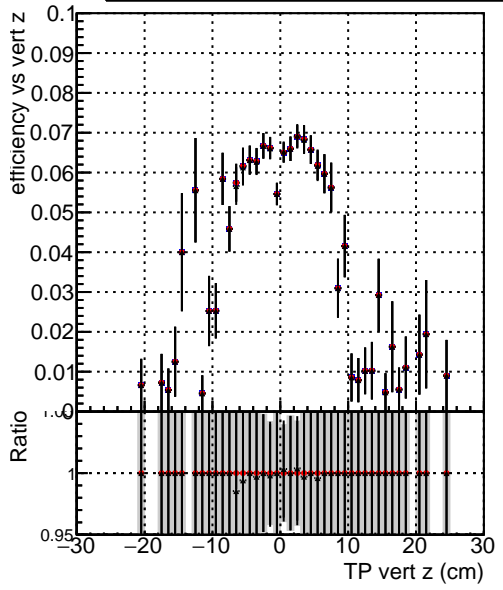

Efficiency vs vertpos

Efficiency

- DQM\_ttbarPU\_mkFit\_5iter
- DQM\_ttbarPU\_mkFit\_5iter\_updatedPR111\_update
- DQM\_ttbarPU\_mkFit\_5iter\_updatedPR111\_update\_fixPropagation

Efficiency vs. sim PV z