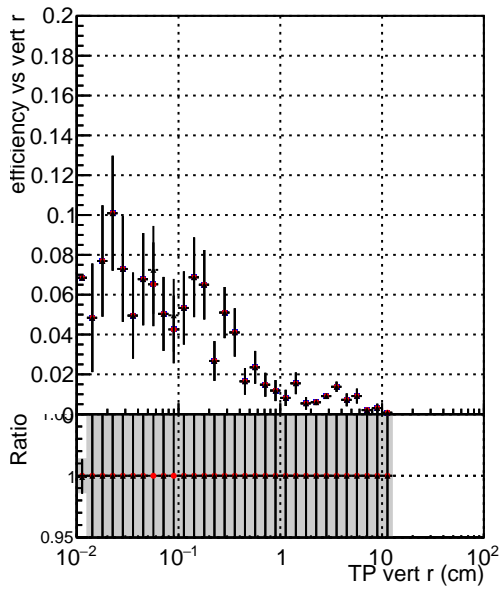

Efficiency vs vertpos

Efficiency

- DQM\_ttbarPU\_mkFit\_5iter
- DQM\_ttbarPU\_mkFit\_5iter\_updatedPR111\_update
- DQM\_ttbarPU\_mkFit\_5iter\_updatedPR111\_update\_fixPropagation

Efficiency vs. sim PV z