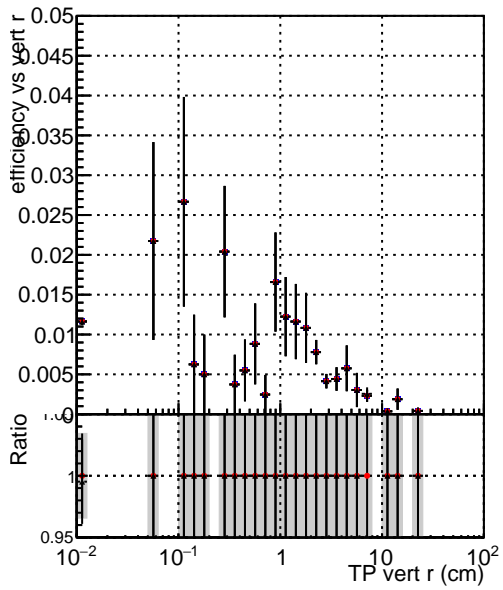

Efficiency vs vertpos

- DQM\_ttbarPU\_mkFit\_5iter
- DQM\_ttbarPU\_mkFit\_5iter\_updatedPR111\_update
- DQM\_ttbarPU\_mkFit\_5iter\_updatedPR111\_update\_fixPropagation

Efficiency vs vert z

Efficiency vs. sim PV z