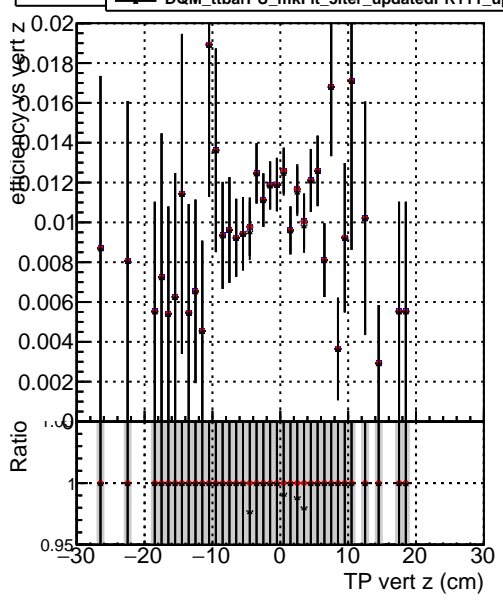

Efficiency vs vertpos

- DQM\_ttbarPU\_mkFit\_5iter
- DQM\_ttbarPU\_mkFit\_5iter\_updatedPR111\_update
- DQM\_ttbarPU\_mkFit\_5iter\_updatedPR111\_update\_fixPropagation

Efficiency vs vert z

Efficiency vs. sim PV z