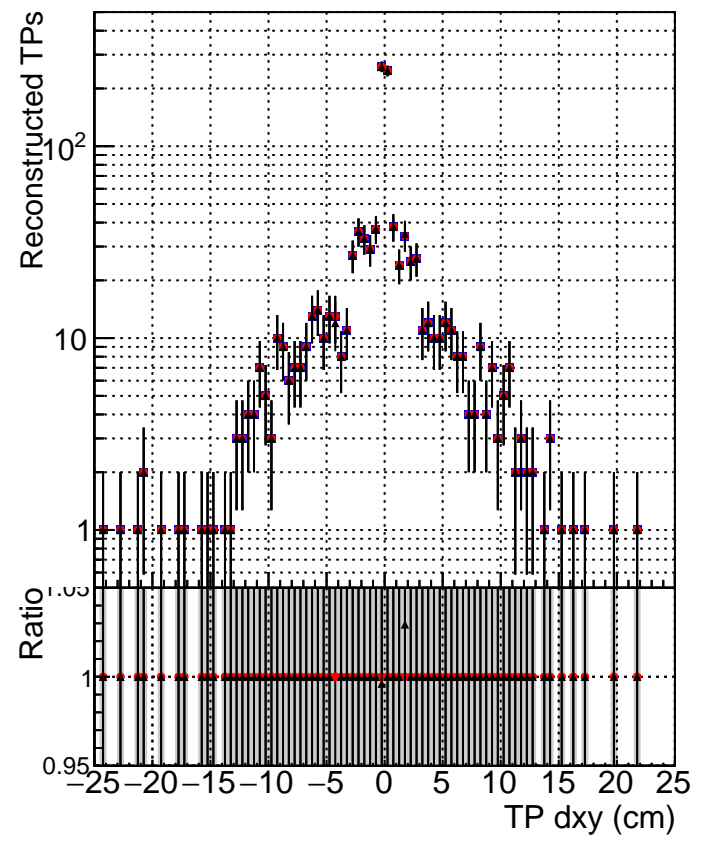

**N of simulated tracks vs dxy**

**N of associated tracks (simToReco) vs dxy**

**N of simulated track**

- DQM\_ttbarPU\_mkFit\_5iter
- DQM\_ttbarPU\_mkFit\_5iter\_updatedPR111\_update
- ▲ DQM\_ttbarPU\_mkFit\_5iter\_updatedPR111\_update\_fixPropagation