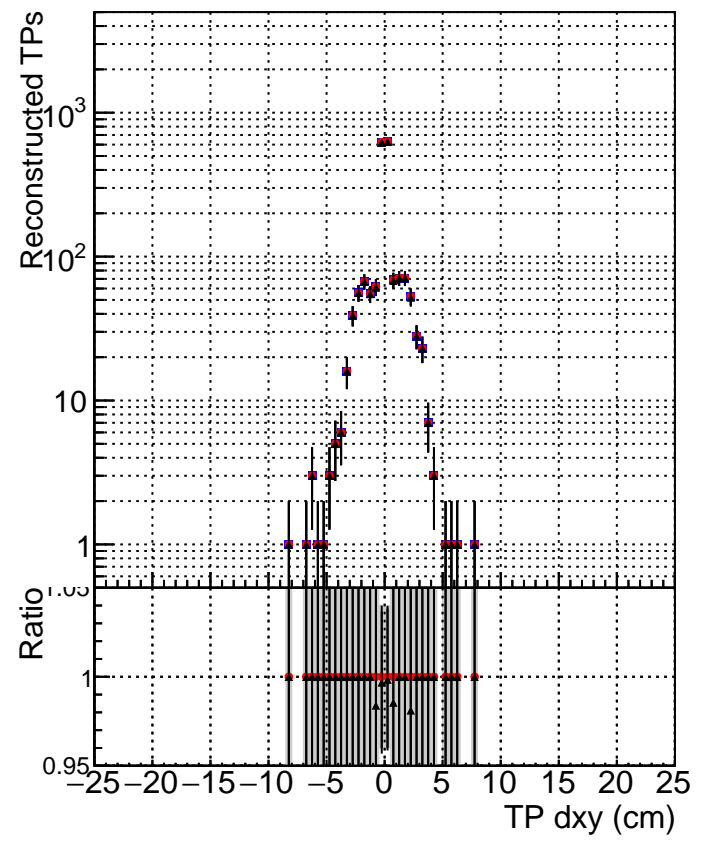

**N of simulated tracks vs dxy**

**N of associated tracks (simToReco) vs dxy**

**N of simulated track**

- DQM\_ttbarPU\_mkFit\_5iter
- DQM\_ttbarPU\_mkFit\_5iter\_updatedPR111\_update
- ▲ DQM\_ttbarPU\_mkFit\_5iter\_updatedPR111\_update\_fixPropagation