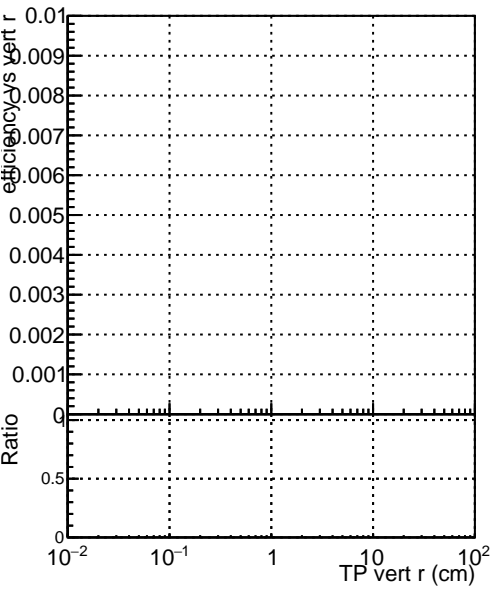

Efficiency vs vertpos

Efficiency vs TP vert z (cm)

- DQM\_ttbarPU\_mkFit\_5iter
- DQM\_ttbarPU\_mkFit\_5iter\_updatedPR111\_update
- DQM\_ttbarPU\_mkFit\_5iter\_updatedPR111\_update\_fixPropagation

Efficiency vs. sim PV z