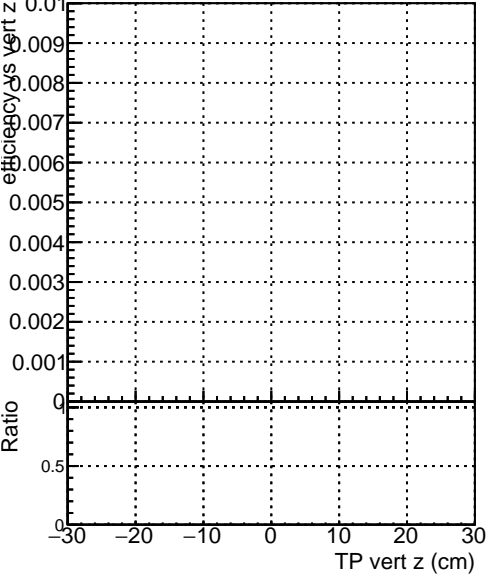

Efficiency vs vertpos

Efficiency vs TP vert z (cm)

- DQM\_ttbarPU\_mkFit\_5iter
- DQM\_ttbarPU\_mkFit\_5iter\_updatedPR111\_update
- DQM\_ttbarPU\_mkFit\_5iter\_updatedPR111\_update\_fixPropagation

Efficiency vs. sim PV z