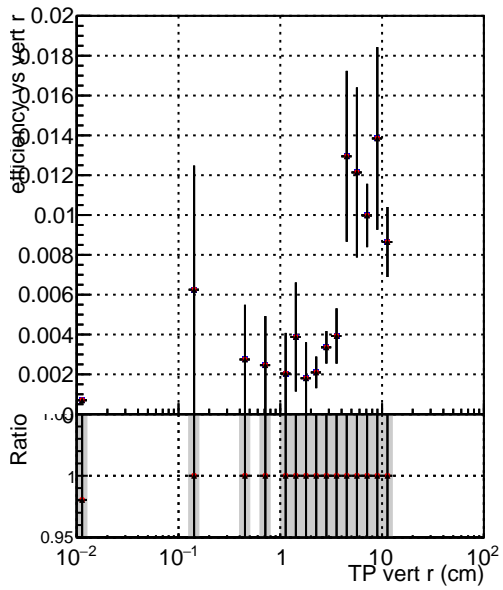

Efficiency vs vertpos

- DQM\_ttbarPU\_mkFit\_5iter
- DQM\_ttbarPU\_mkFit\_5iter\_updatedPR111\_update
- DQM\_ttbarPU\_mkFit\_5iter\_updatedPR111\_update\_fixPropagation

Efficiency vs vert z

Efficiency vs. sim PV z