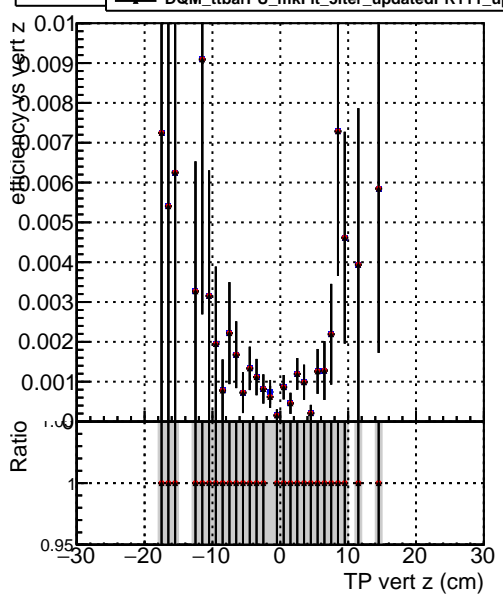

Efficiency vs vertpos

- DQM\_ttbarPU\_mkFit\_5iter
- DQM\_ttbarPU\_mkFit\_5iter\_updatedPR111\_update
- DQM\_ttbarPU\_mkFit\_5iter\_updatedPR111\_update\_fixPropagation

Efficiency vs vert z

Efficiency vs. sim PV z