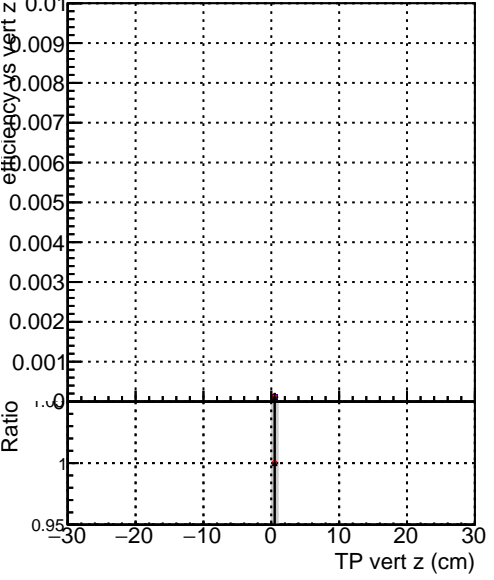

Efficiency vs vertpos

Efficiency vs TP vert z (cm)

- DQM\_ttbarPU\_mkFit\_5iter
- DQM\_ttbarPU\_mkFit\_5iter\_updatedPR111\_update
- DQM\_ttbarPU\_mkFit\_5iter\_updatedPR111\_update\_fixPropagation

Efficiency vs. sim PV z