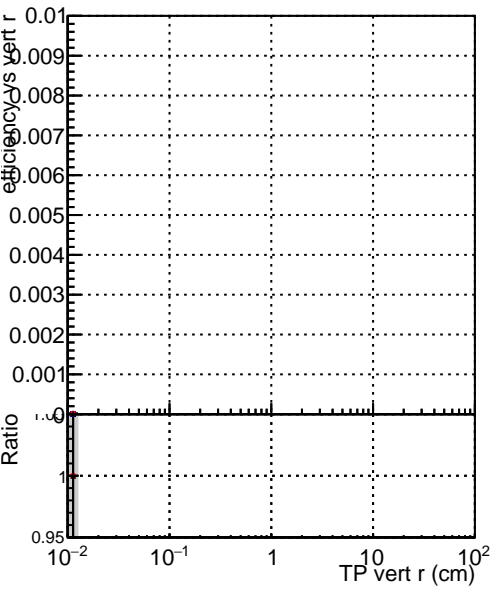

Efficiency vs vertpos

Efficiency vs TP vert z (cm)

- DQM\_ttbarPU\_mkFit\_5iter
- DQM\_ttbarPU\_mkFit\_5iter\_updatedPR111\_update
- DQM\_ttbarPU\_mkFit\_5iter\_updatedPR111\_update\_fixPropagation

Efficiency vs. sim PV z