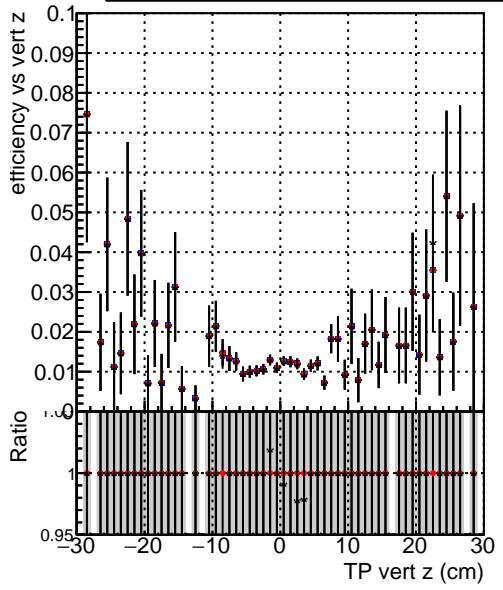

Efficiency vs vertpos

Efficiency

- DQM\_ttbarPU\_mkFit\_5iter
- DQM\_ttbarPU\_mkFit\_5iter\_updatedPR111\_update
- DQM\_ttbarPU\_mkFit\_5iter\_updatedPR111\_update\_fixPropagation

Efficiency vs. sim PV z