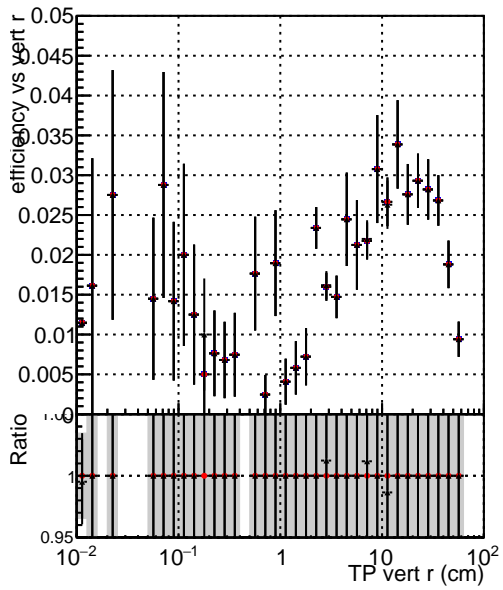

Efficiency vs vertpos

Efficiency

- DQM\_ttbarPU\_mkFit\_5iter
- DQM\_ttbarPU\_mkFit\_5iter\_updatedPR111\_update
- DQM\_ttbarPU\_mkFit\_5iter\_updatedPR111\_update\_fixPropagation

Efficiency vs. sim PV z