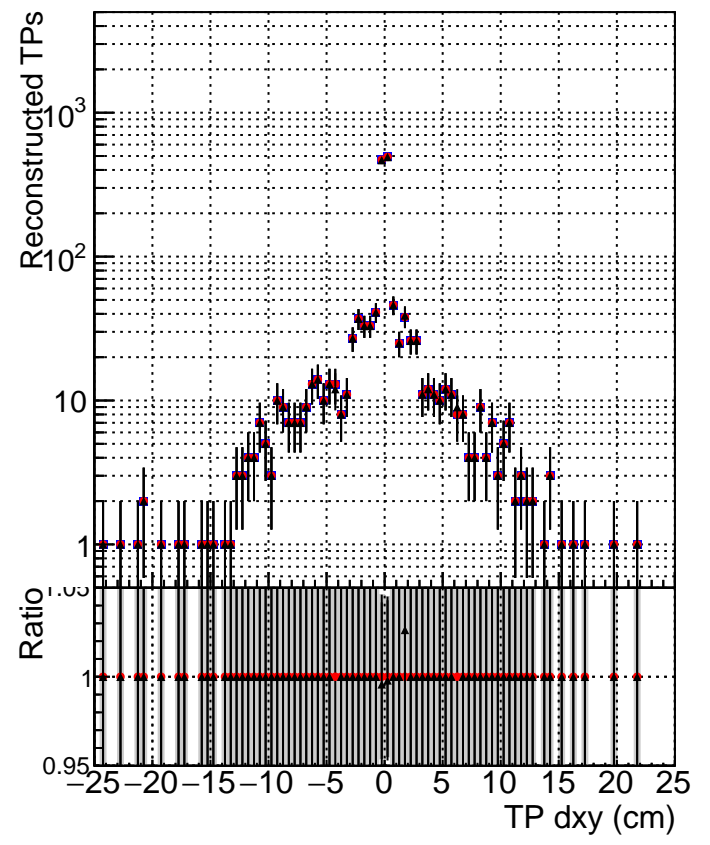

**N of simulated tracks vs dxy**

**N of associated tracks (simToReco) vs dxy**

**N of simulated track**

- DQM\_ttbarPU\_mkFit\_5iter
- DQM\_ttbarPU\_mkFit\_5iter\_updatedPR111\_update
- ▲ DQM\_ttbarPU\_mkFit\_5iter\_updatedPR111\_update\_fixPropagation