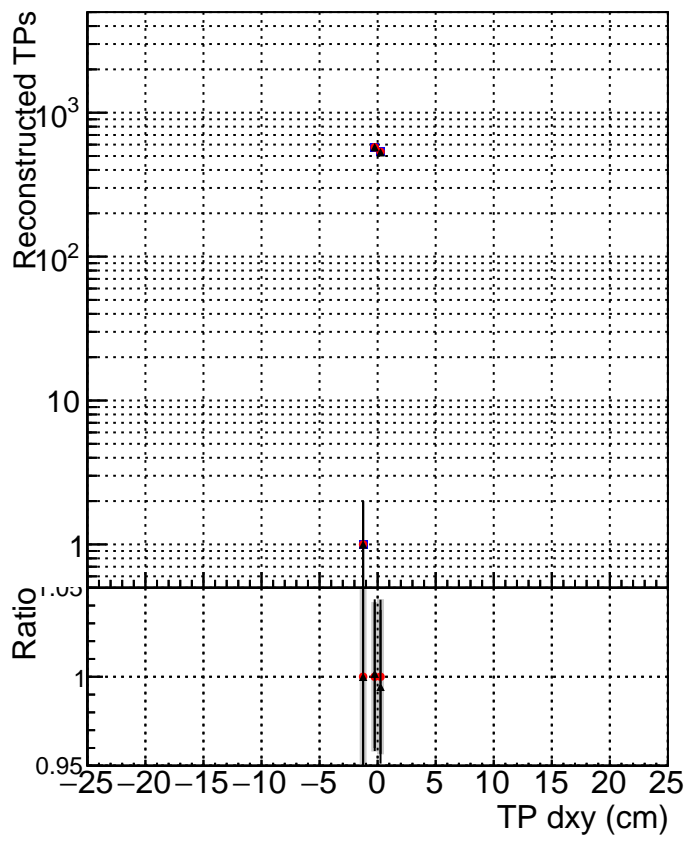

**N of simulated tracks vs dxy**

**N of associated tracks (simToReco) vs dxy**

**N of simulated track**

- DQM\_ttbarPU\_mkFit\_5iter
- DQM\_ttbarPU\_mkFit\_5iter\_updatedPR111\_update
- ▲ DQM\_ttbarPU\_mkFit\_5iter\_updatedPR111\_update\_fixPropagation