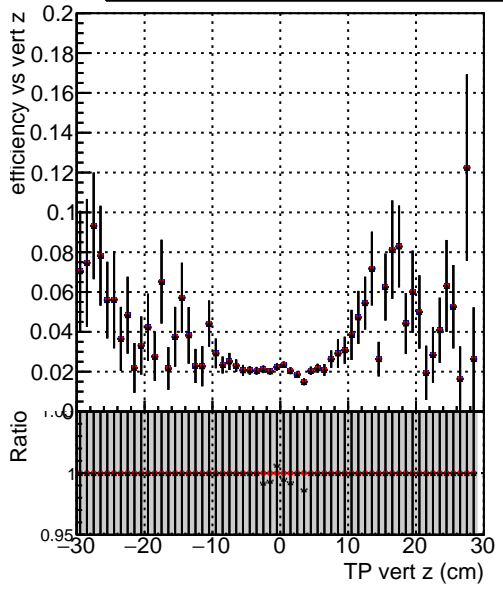

Efficiency vs vertpos

Efficiency

- DQM\_ttbarPU\_mkFit\_5iter
- DQM\_ttbarPU\_mkFit\_5iter\_updatedPR111\_update
- DQM\_ttbarPU\_mkFit\_5iter\_updatedPR111\_update\_fixPropagation

Efficiency vs. sim PV z