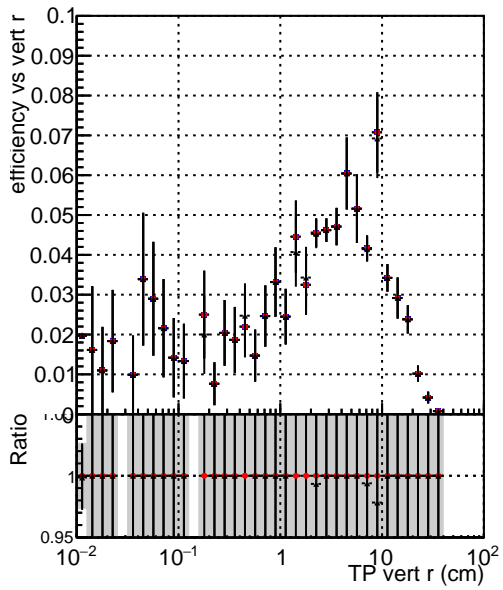

Efficiency vs vertpos

Efficiency

- DQM\_ttbarPU\_mkFit\_5iter
- DQM\_ttbarPU\_mkFit\_5iter\_updatedPR111\_update
- DQM\_ttbarPU\_mkFit\_5iter\_updatedPR111\_update\_fixPropagation

Efficiency vs. sim PV z