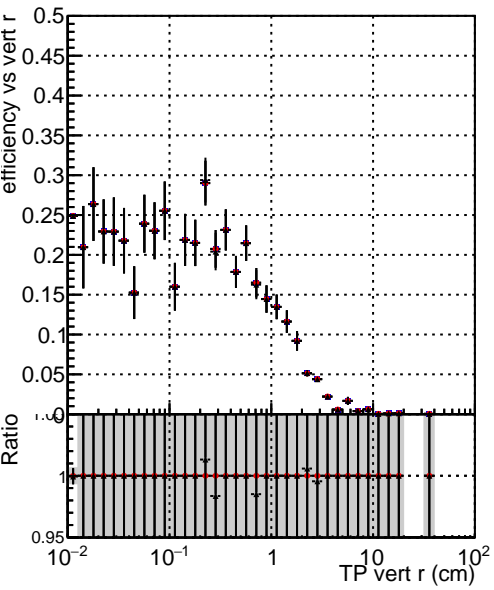

Efficiency vs vertpos

Efficiency vs TP vert z (cm)

- DQM\_ttbarPU\_mkFit\_5iter
- DQM\_ttbarPU\_mkFit\_5iter\_updatedPR111\_update
- DQM\_ttbarPU\_mkFit\_5iter\_updatedPR111\_update\_fixPropagation

Efficiency vs. sim PV z