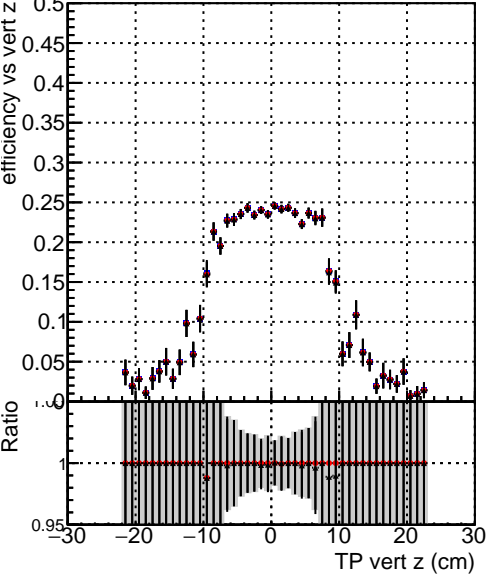

Efficiency vs vertpos

Efficiency vs TP vert z (cm)

- DQM\_ttbarPU\_mkFit\_5iter
- DQM\_ttbarPU\_mkFit\_5iter\_updatedPR111\_update
- DQM\_ttbarPU\_mkFit\_5iter\_updatedPR111\_update\_fixPropagation

Efficiency vs. sim PV z